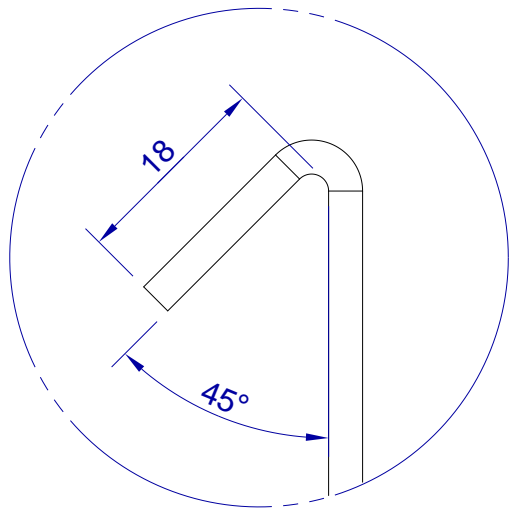

This drawing is HangOn AB property. It can't be reproduced or communicated without our written agreement

hang[®]
On

Product no.
800X3,0 90DV
Description
Hook