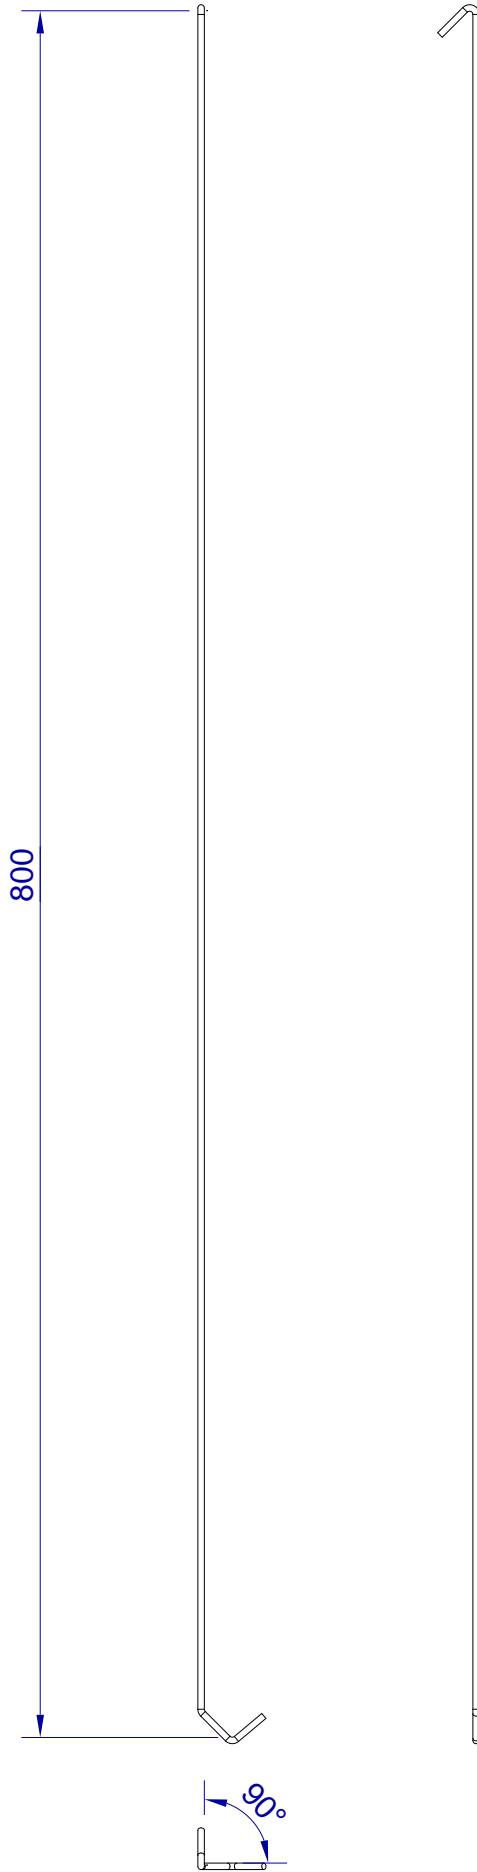

This drawing is HangOn AB property. It can't be reproduced or communicated without our written agreement

hang[®]
On

Product no.
800X3,0 90DV
Description
Hook