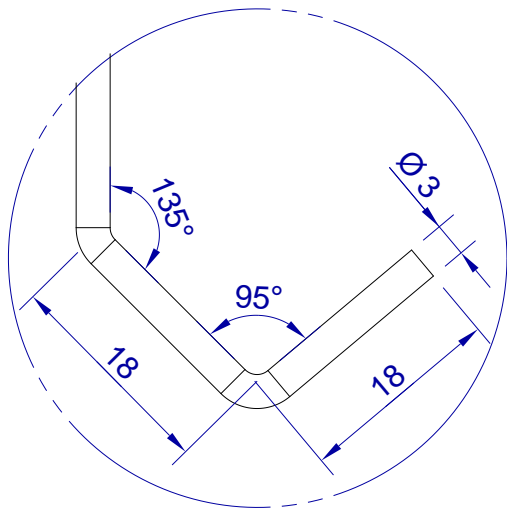

This drawing is HangOn AB property. It can't be reproduced or communicated without our written agreement

hang[®]
On

Product no.
800X3,0 90DV
Description
Hook