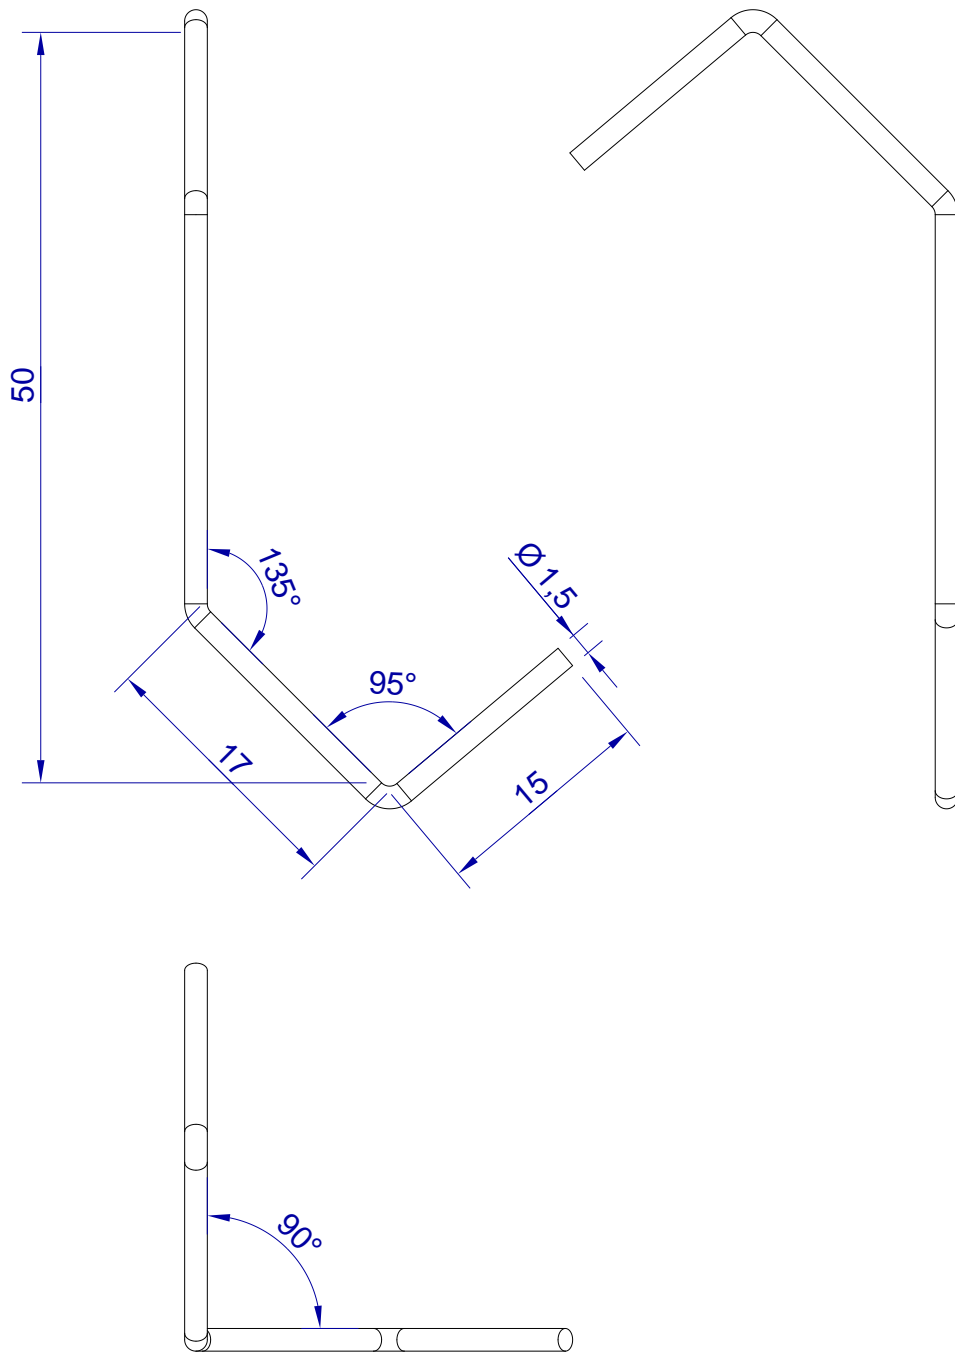

This drawing is HangOn AB property. It can't be reproduced or communicated without our written agreement

hang[®]
On

Product no.
050X1,5 90DVX2
Description
Hook, stock item