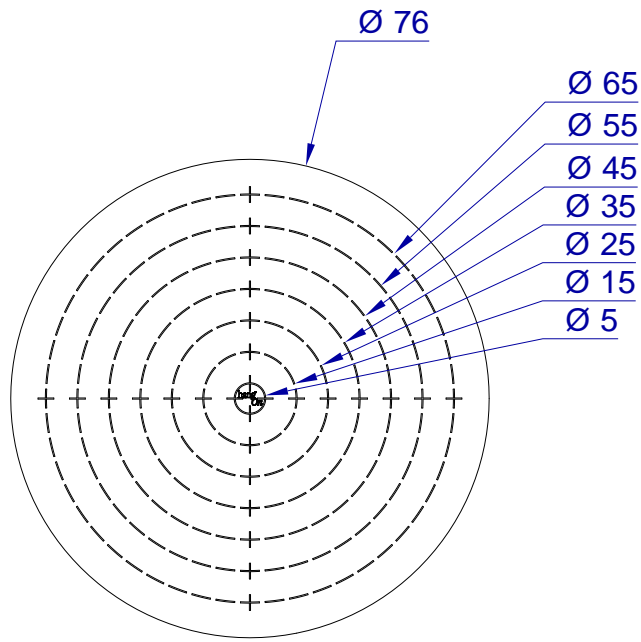

This drawing is HangOn AB property. It can't be reproduced or communicated without our written agreement

Product no.

ERX 076

Description

Disc with target rings and slit back