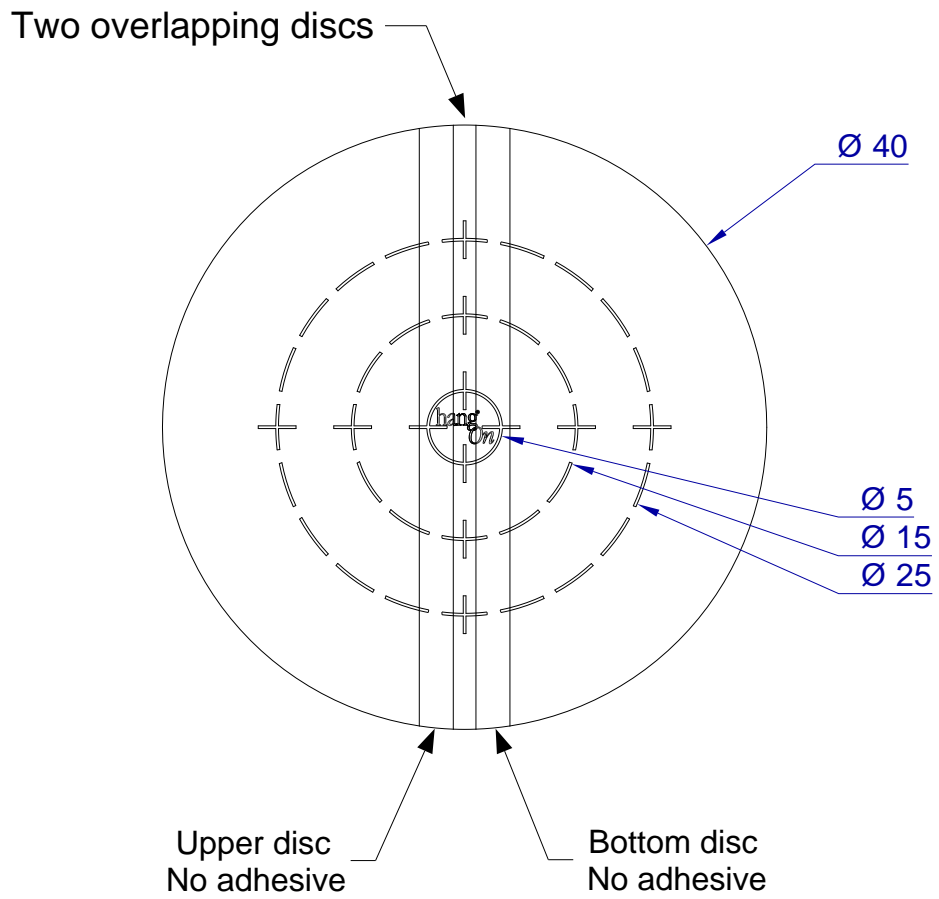

This drawing is HangOn AB property. It can't be reproduced or communicated without our written agreement

Product no.
ERD 40

Description
Wishbone disc