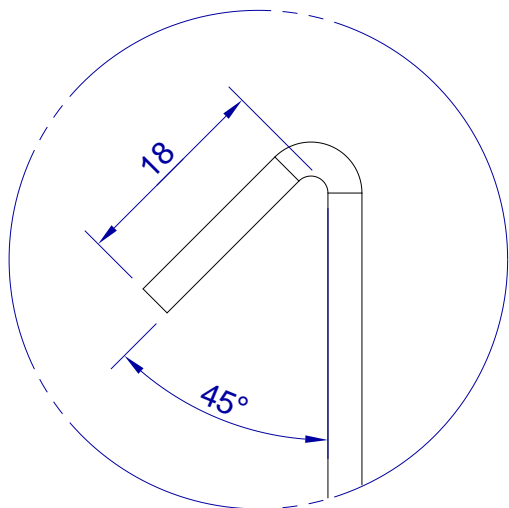

This drawing is HangOn AB property. It can't be reproduced or communicated without our written agreement

hang[®]
On

Product no.
400X3,0 90DV
Description
Hook