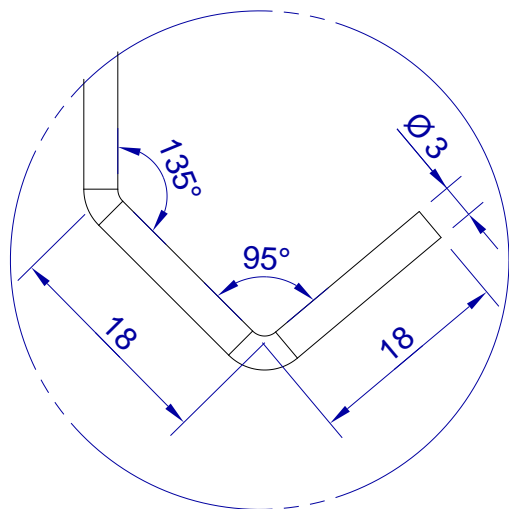

This drawing is HangOn AB property. It can't be reproduced or communicated without our written agreement

hang[®]
On

Product no.
400X3,0 90DV
Description
Hook