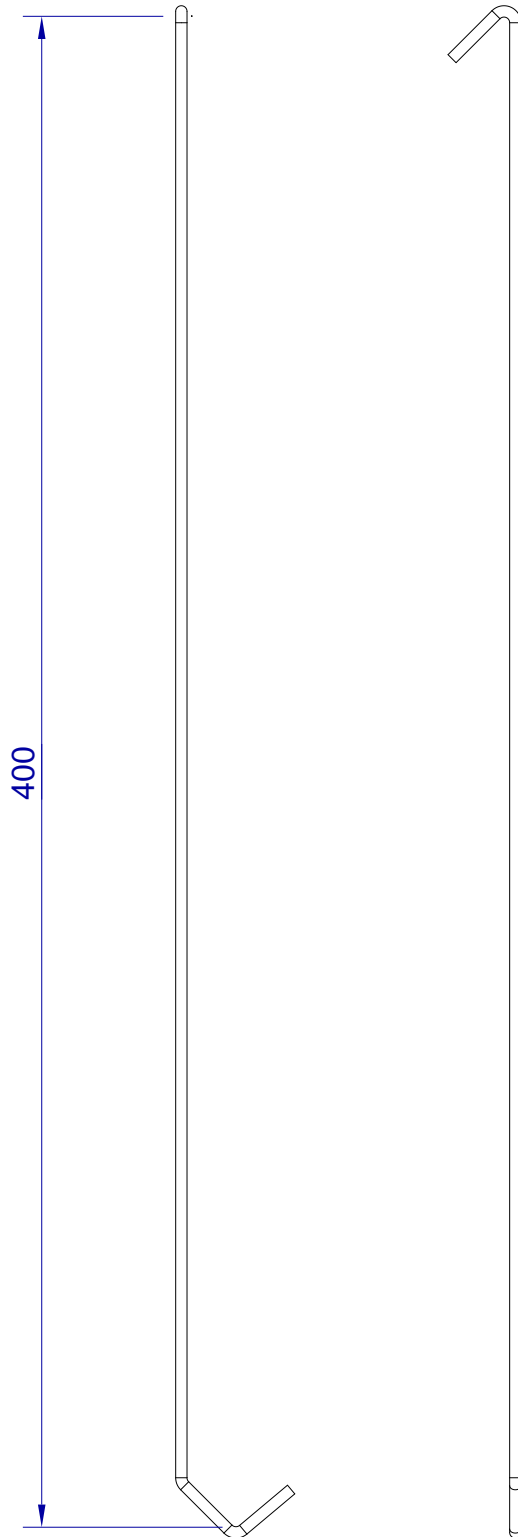

This drawing is HangOn AB property. It can't be reproduced or communicated without our written agreement

hang[®]
On

Product no.
400X3,0 90DV
Description
Hook