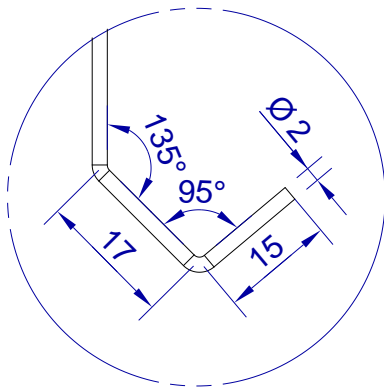

This drawing is HangOn AB property. It can't be reproduced or communicated without our written agreement

hang[®]
On

Product no.
350X2,0 90DVX2
Description
Hook, stock item