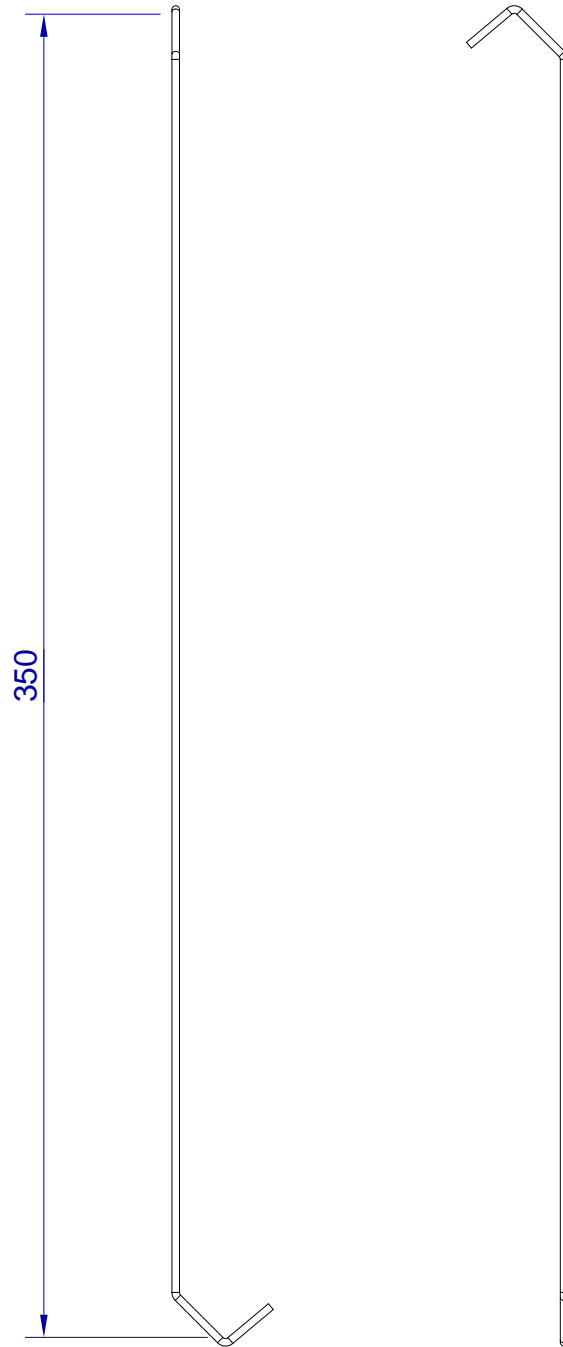

This drawing is HangOn AB property. It can't be reproduced or communicated without our written agreement

hang[®]
On

Product no.
350X2,0 90DVX2
Description
Hook, stock item