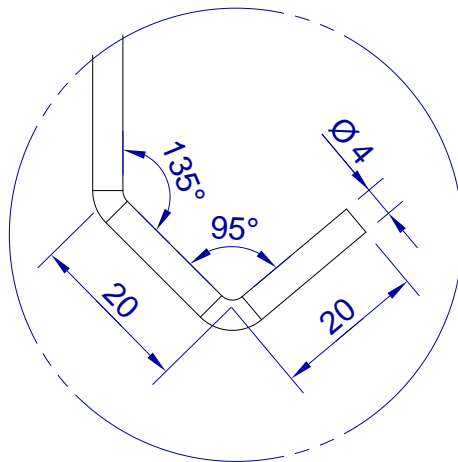

This drawing is HangOn AB property. It can't be reproduced or communicated without our written agreement

800

hang[®]
On

Product no.
800X4,0 45DV

Description
Hook, stock item