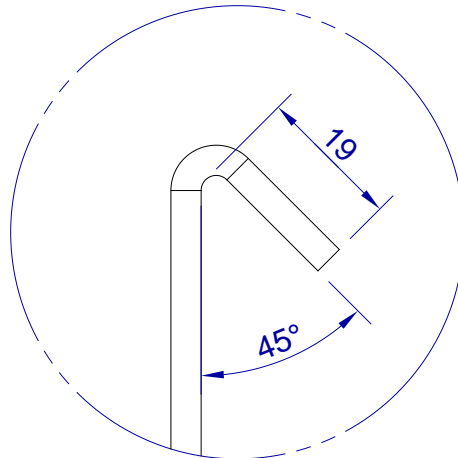

This drawing is HangOn AB property. It can't be reproduced or communicated without our written agreement

800

hang[®]
On

Product no.
800X4,0 45DV

Description
Hook, stock item