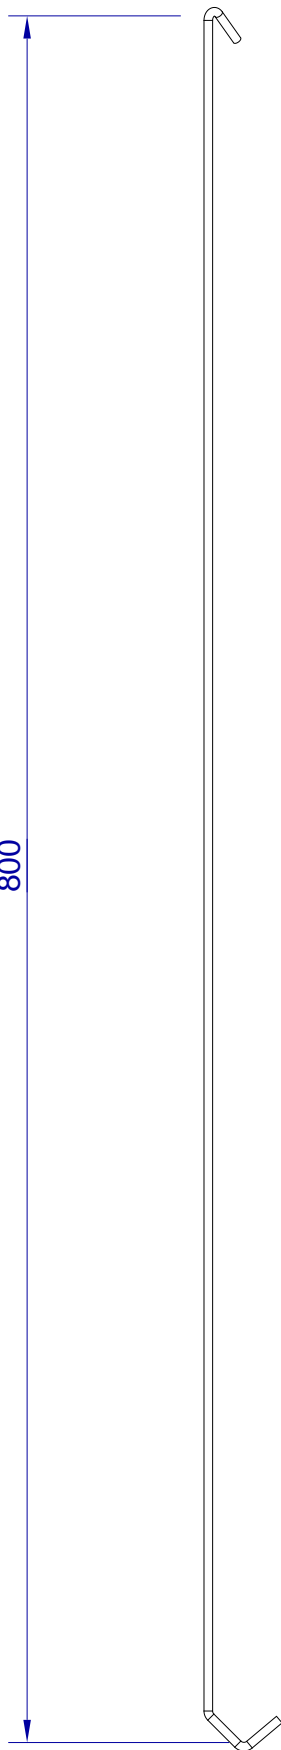

This drawing is HangOn AB property. It can't be reproduced or communicated without our written agreement

800

hang[®]
On

Product no.
800X4,0 45DV

Description
Hook, stock item