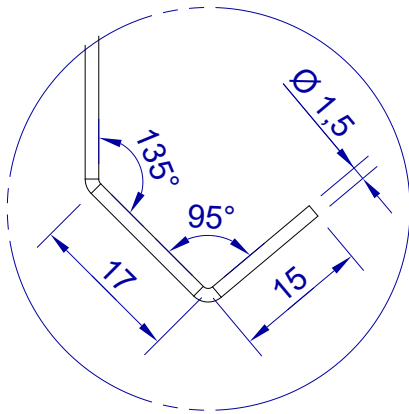

This drawing is HangOn AB property. It can't be reproduced or communicated without our written agreement

Product no.	250X1,5 PDVX2
Description	Hook, stock item