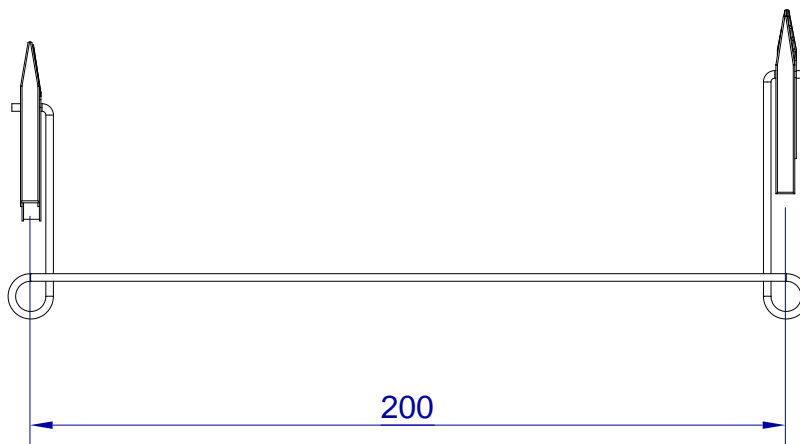

This drawing is HangOn AB property. It can't be reproduced or communicated without our written agreement

hang<sup>®</sup>  
On

Product no.

ACW 2-200

Description

Alligator clamp wire, 2 clamps (c/c 200)

2026-03-19 13:03