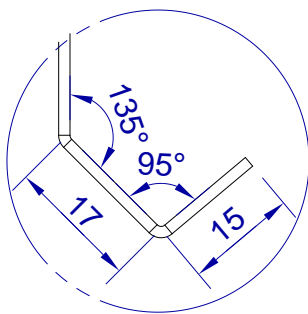

This drawing is HangOn AB property. It can't be reproduced or communicated without our written agreement

hang[®]
On

Product no.
500X1,5 PDV

Description
Hook, stock item