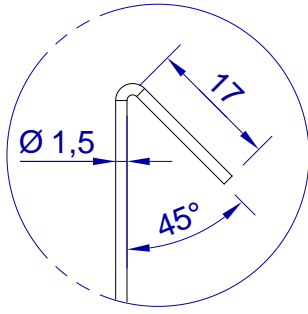

This drawing is HangOn AB property. It can't be reproduced or communicated without our written agreement

hang[®]
On

Product no.
500X1,5 PDV

Description
Hook, stock item