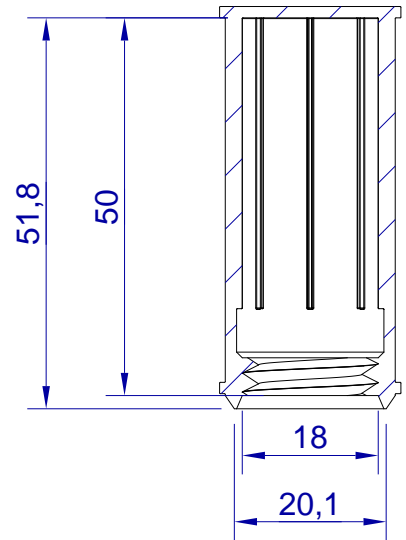

This drawing is HangOn AB property. It can't be reproduced or communicated without our written agreement

hang<sup>®</sup>  
On

Product no.

GAP 18X50 T

Description

Cap with entrance lip, closed end, M18 red