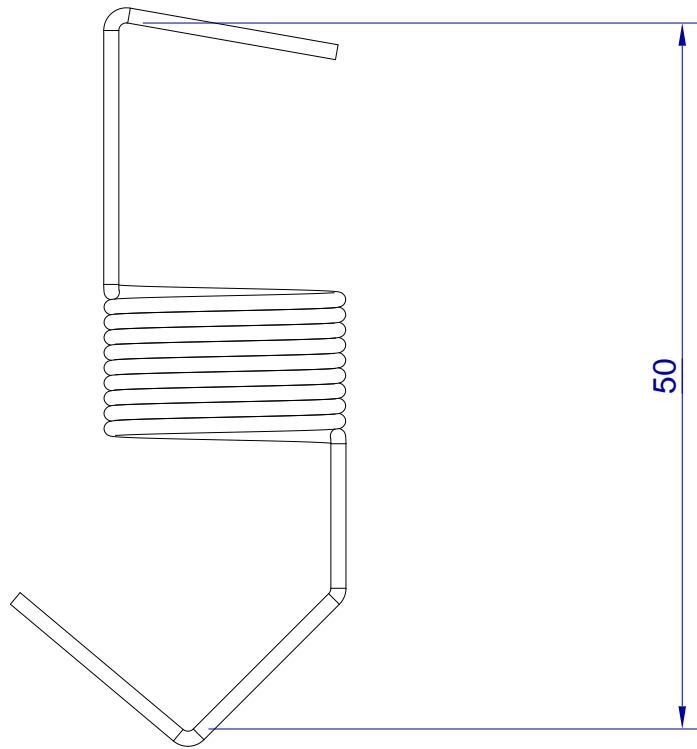

This drawing is HangOn AB property. It can't be reproduced or communicated without our written agreement

hang[®]
On

Product no.

PS 050X1,0 D16

Description

Pull spring hook