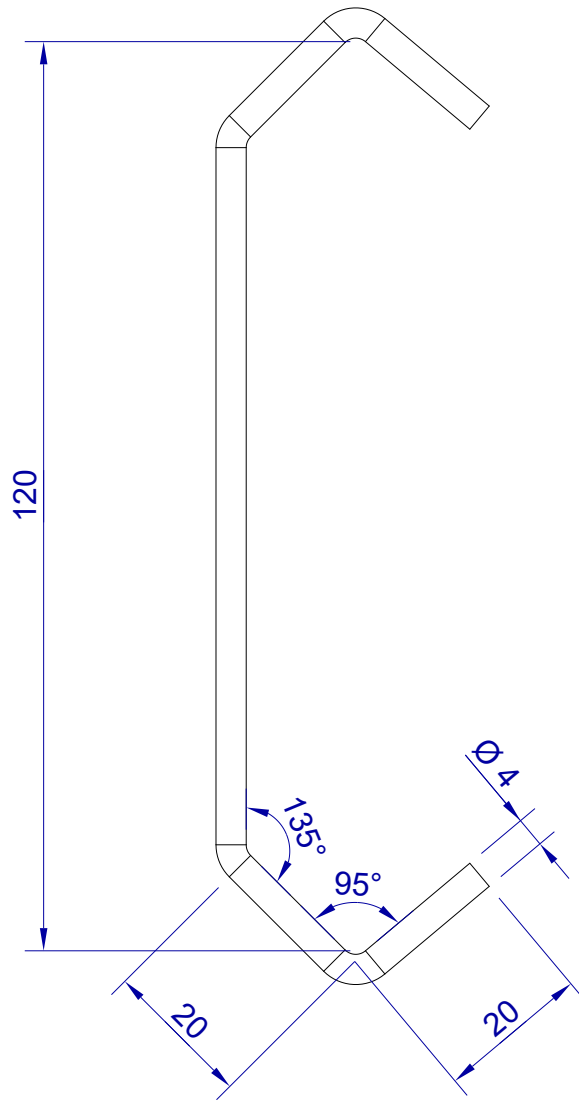

This drawing is HangOn AB property. It can't be reproduced or communicated without our written agreement

hang[®]
On

Product no.
120X4,0 PDVX2
Description
Hook, stock item