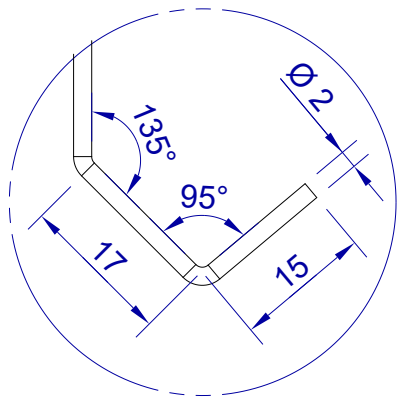

This drawing is HangOn AB property. It can't be reproduced or communicated without our written agreement

Product no.	300X2,0 PDVX2
Description	Hook, stock item