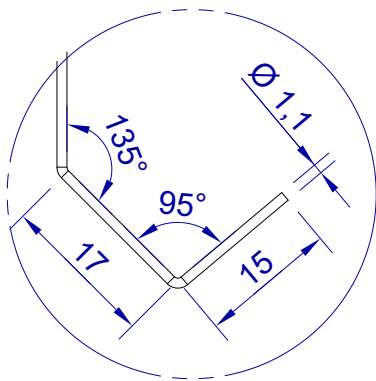

This drawing is HangOn AB property. It can't be reproduced or communicated without our written agreement

Product no.	300X1,1 PDVX2
Description	Hook, stock item