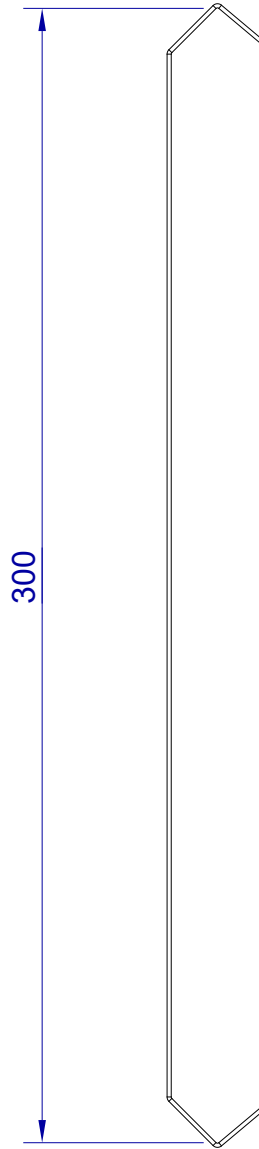

This drawing is HangOn AB property. It can't be reproduced or communicated without our written agreement

Product no.	300X1,1 PDVX2
Description	Hook, stock item