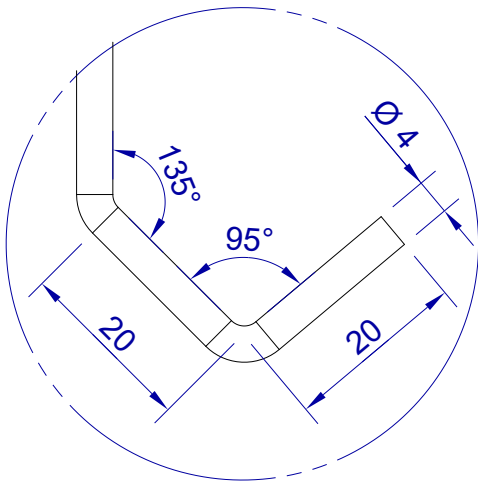

This drawing is HangOn AB property. It can't be reproduced or communicated without our written agreement

Product no.	1000X4,0 PDVX2
Description	Hook, stock item