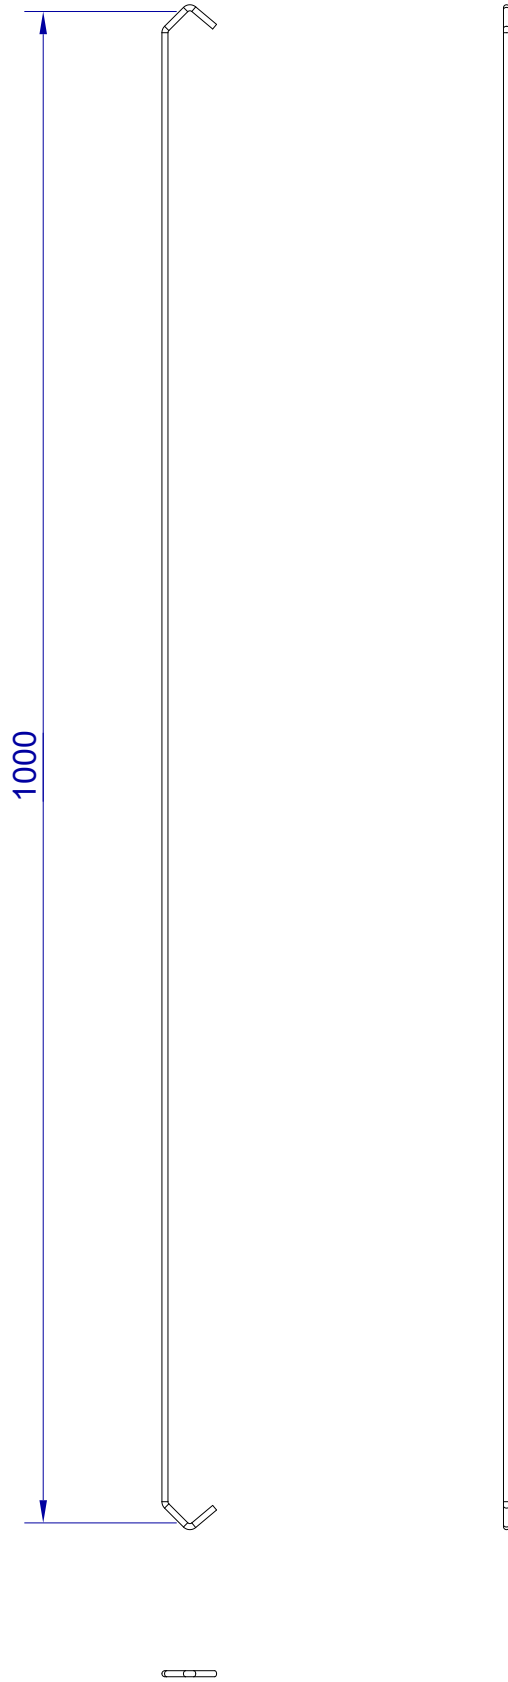

This drawing is HangOn AB property. It can't be reproduced or communicated without our written agreement

Product no.	1000X4,0 PDVX2
Description	Hook, stock item