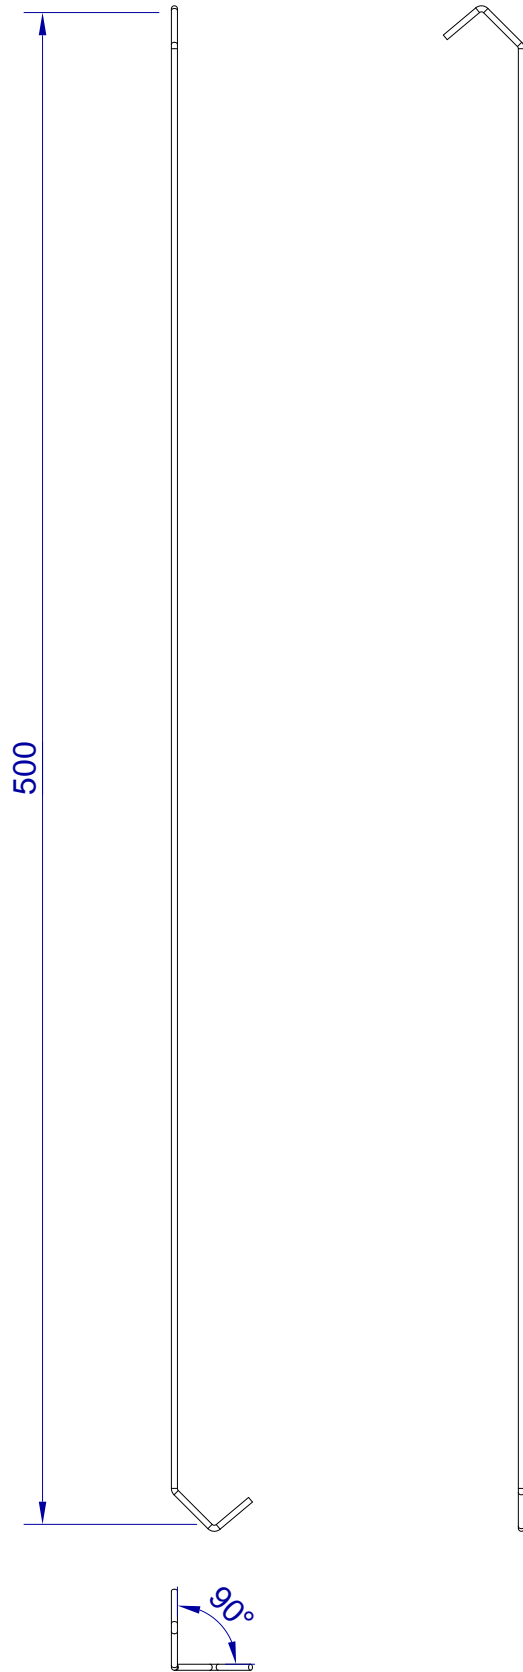

This drawing is HangOn AB property. It can't be reproduced or communicated without our written agreement

hang[®]
On

Product no.
500X2,0 90DVX2
Description
Hook, stock item