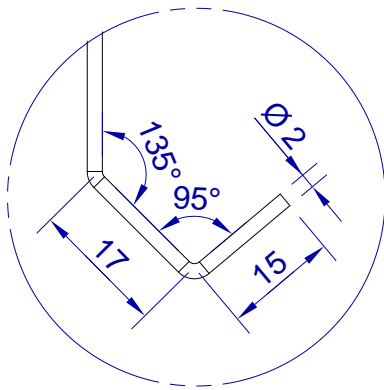

This drawing is HangOn AB property. It can't be reproduced or communicated without our written agreement

hang[®]
On

Product no.
500X2,0 90DVX2
Description
Hook, stock item