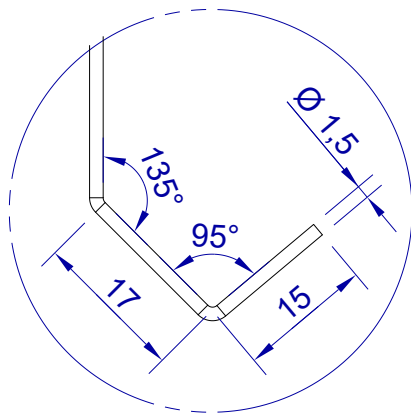

This drawing is HangOn AB property. It can't be reproduced or communicated without our written agreement

Product no.	800X1,5 PDVX2
Description	Hook, stock item