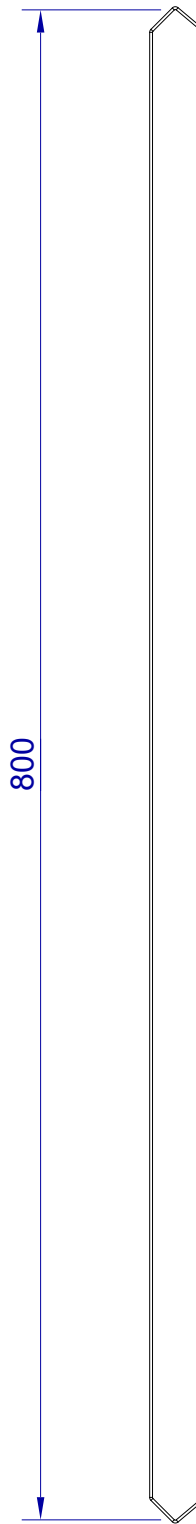

This drawing is HangOn AB property. It can't be reproduced or communicated without our written agreement

Product no.	800X1,5 PDVX2
Description	Hook, stock item