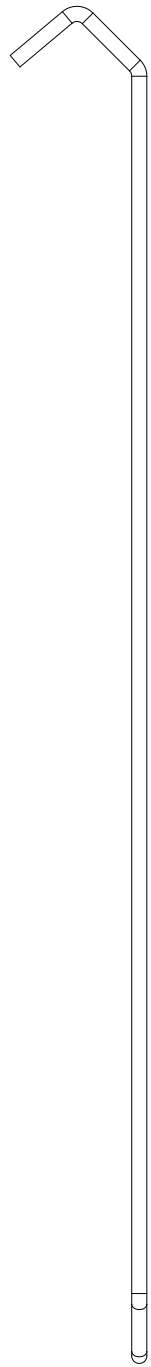

This drawing is HangOn AB property. It can't be reproduced or communicated without our written agreement

Product no.	350X4,0 90DVX2
Description	Hook, stock item