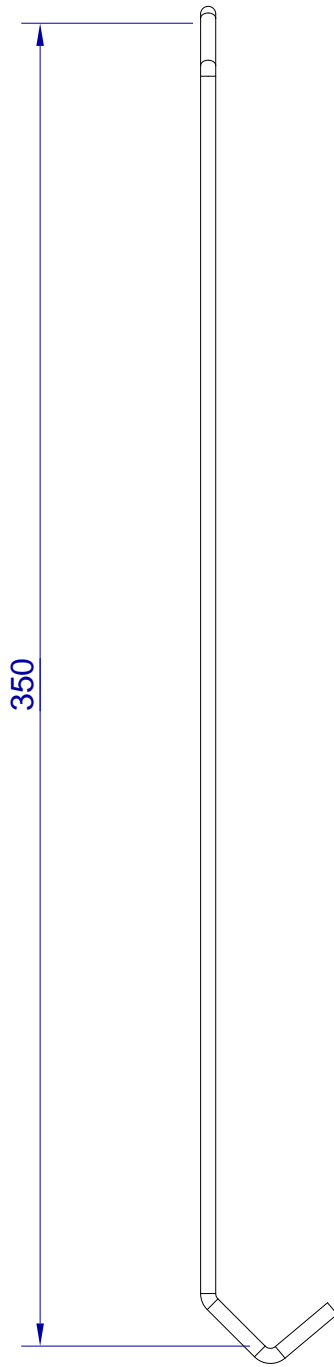

This drawing is HangOn AB property. It can't be reproduced or communicated without our written agreement

Product no.	350X4,0 90DVX2
Description	Hook, stock item