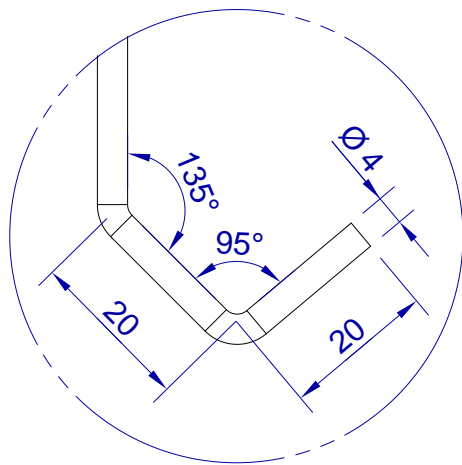

This drawing is HangOn AB property. It can't be reproduced or communicated without our written agreement

Product no.	350X4,0 90DVX2
Description	Hook, stock item