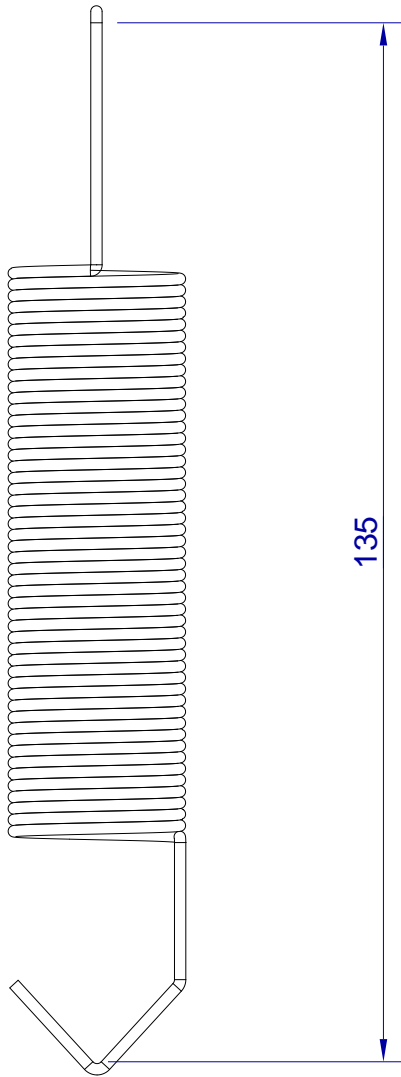

This drawing is HangOn AB property. It can't be reproduced or communicated without our written agreement

hang[®]
On

Product no.
PS 135x1,5 D24
Description
Spring