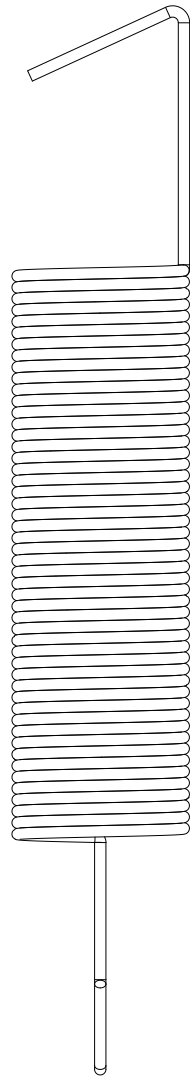

This drawing is HangOn AB property. It can't be reproduced or communicated without our written agreement

hang[®]
On

Product no.
PS 135x1,5 D24
Description
Spring