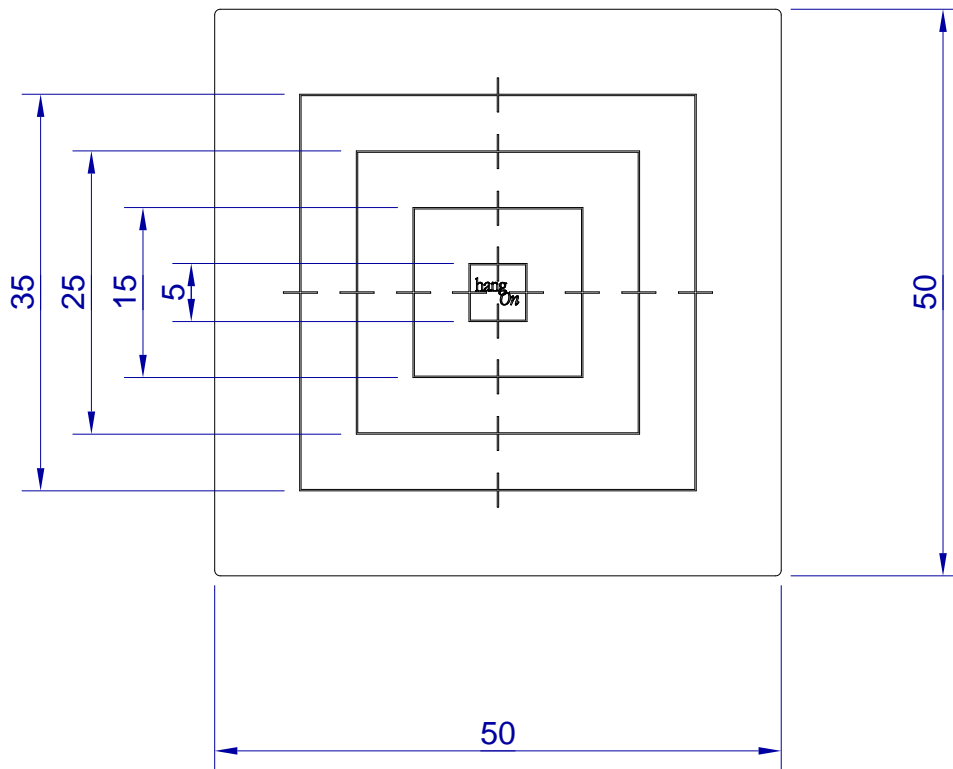

This drawing is HangOn AB property. It can't be reproduced or communicated without our written agreement

Product no.

EF 050

Description

Square labels