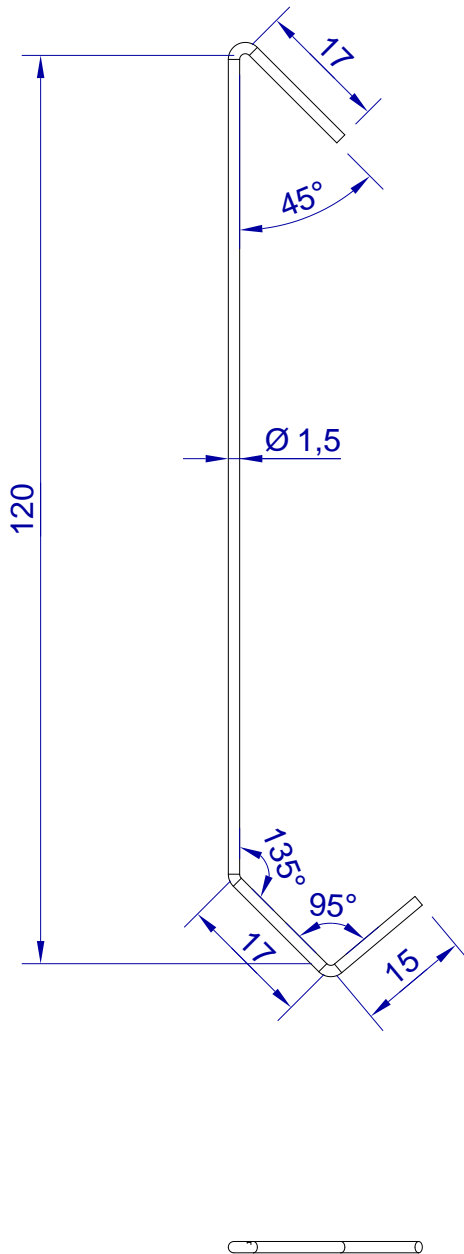

This drawing is HangOn AB property. It can't be reproduced or communicated without our written agreement

hang[®]
On

Product no.
120X1,5 PDV

Description
Hook, stock item