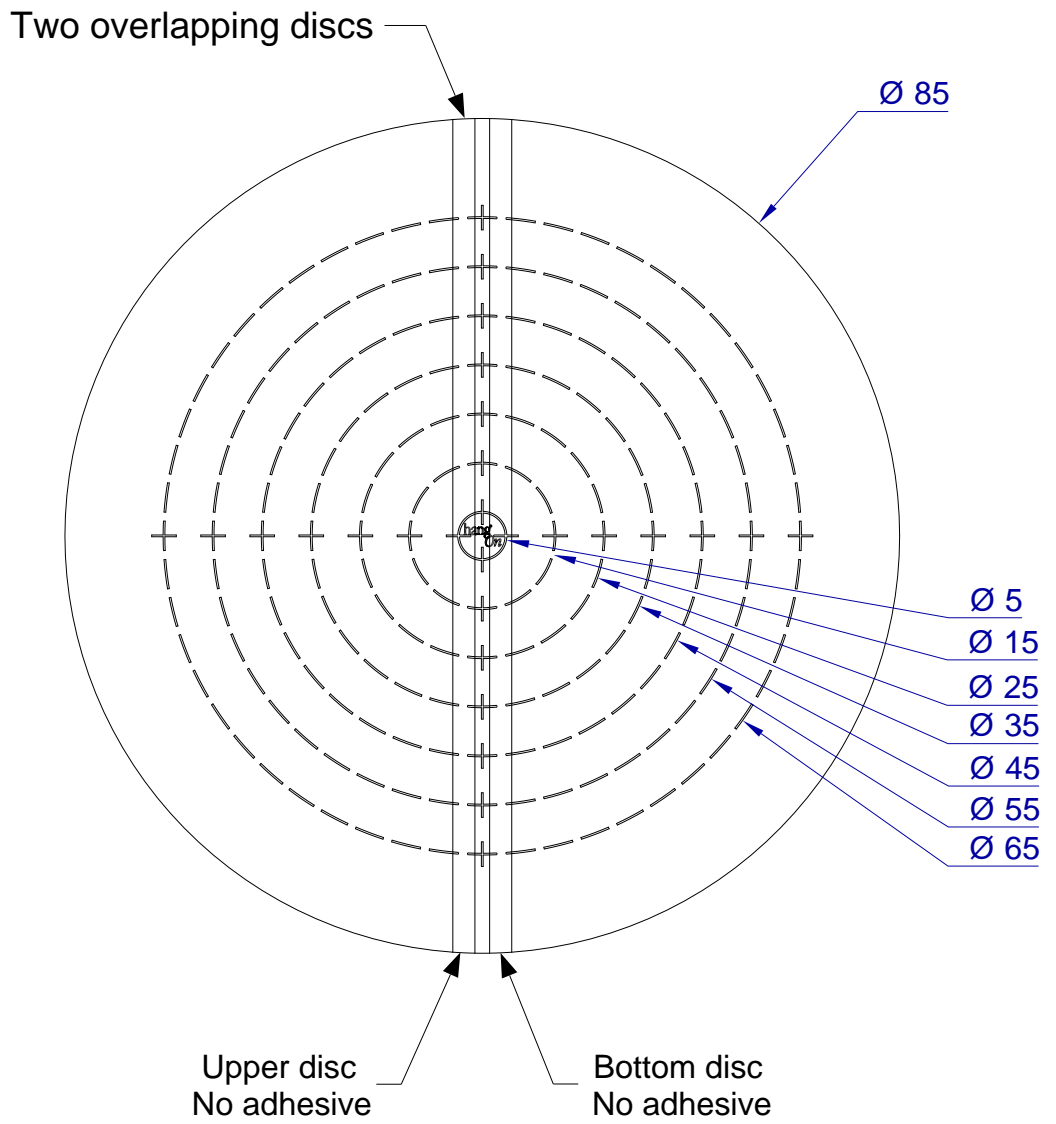

This drawing is HangOn AB property. It can't be reproduced or communicated without our written agreement

Product no.
ERD 85

Description
Wishbone disc