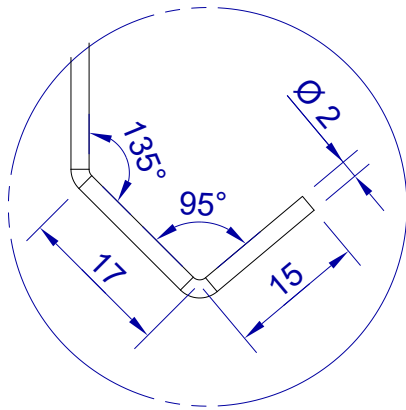

This drawing is HangOn AB property. It can't be reproduced or communicated without our written agreement

hang<sup>®</sup>  
On

Product no.  
550X2,0 PDVX2  
Description  
Hook, stock item