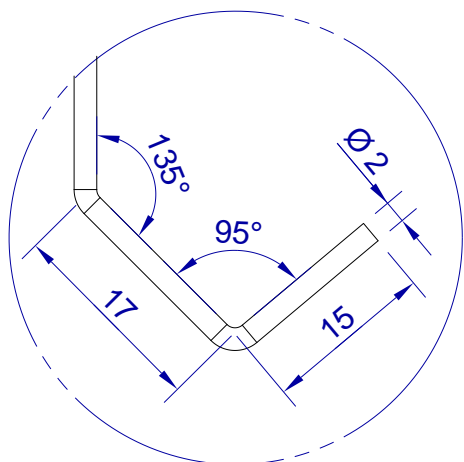

This drawing is HangOn AB property. It can't be reproduced or communicated without our written agreement

hang[®]
On

Product no.
600X2,0 90DV
Description
Hook