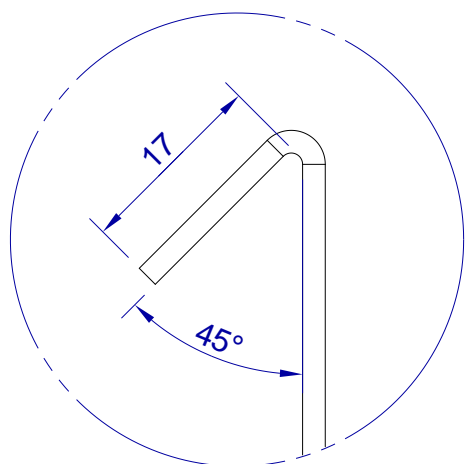

This drawing is HangOn AB property. It can't be reproduced or communicated without our written agreement

hang[®]
On

Product no.
600X2,0 90DV
Description
Hook