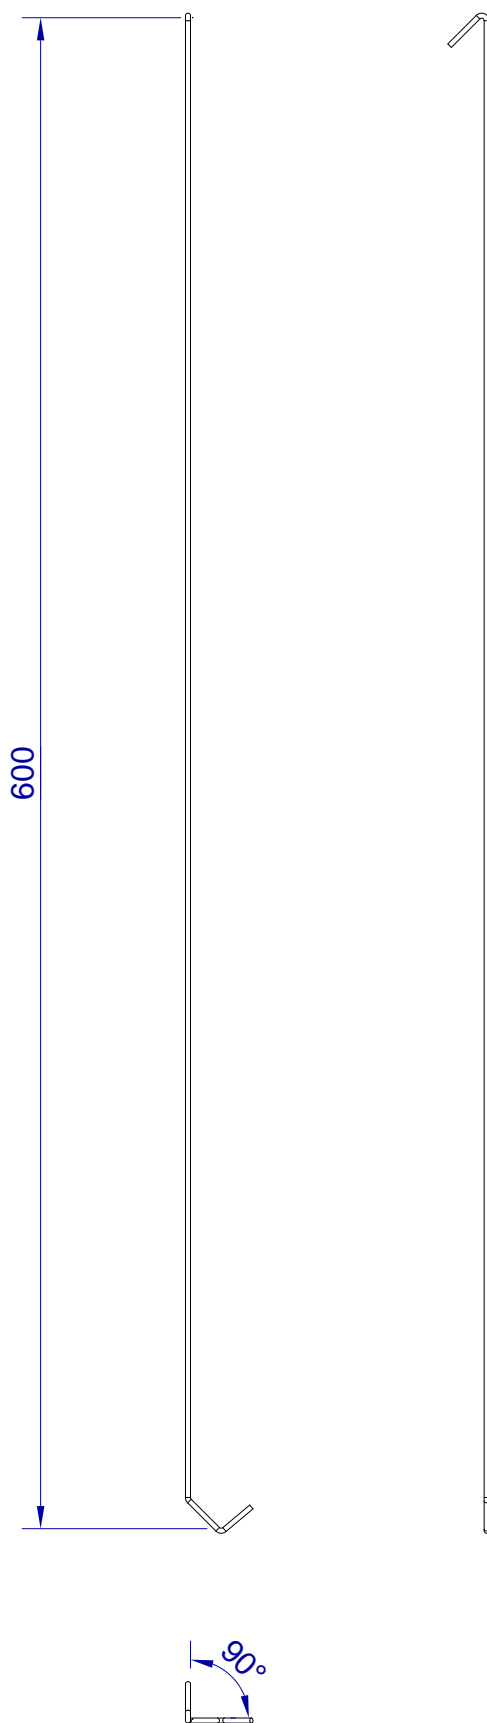

This drawing is HangOn AB property. It can't be reproduced or communicated without our written agreement

hang[®]
On

Product no.
600X2,0 90DV
Description
Hook