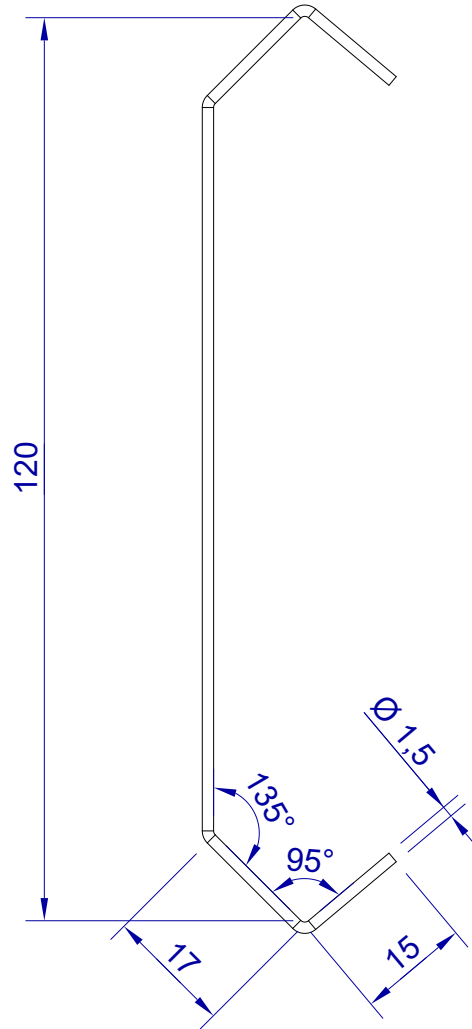

This drawing is HangOn AB property. It can't be reproduced or communicated without our written agreement

hang[®]
On

Product no.
120X1,5 PDVX2
Description
Hook, stock item