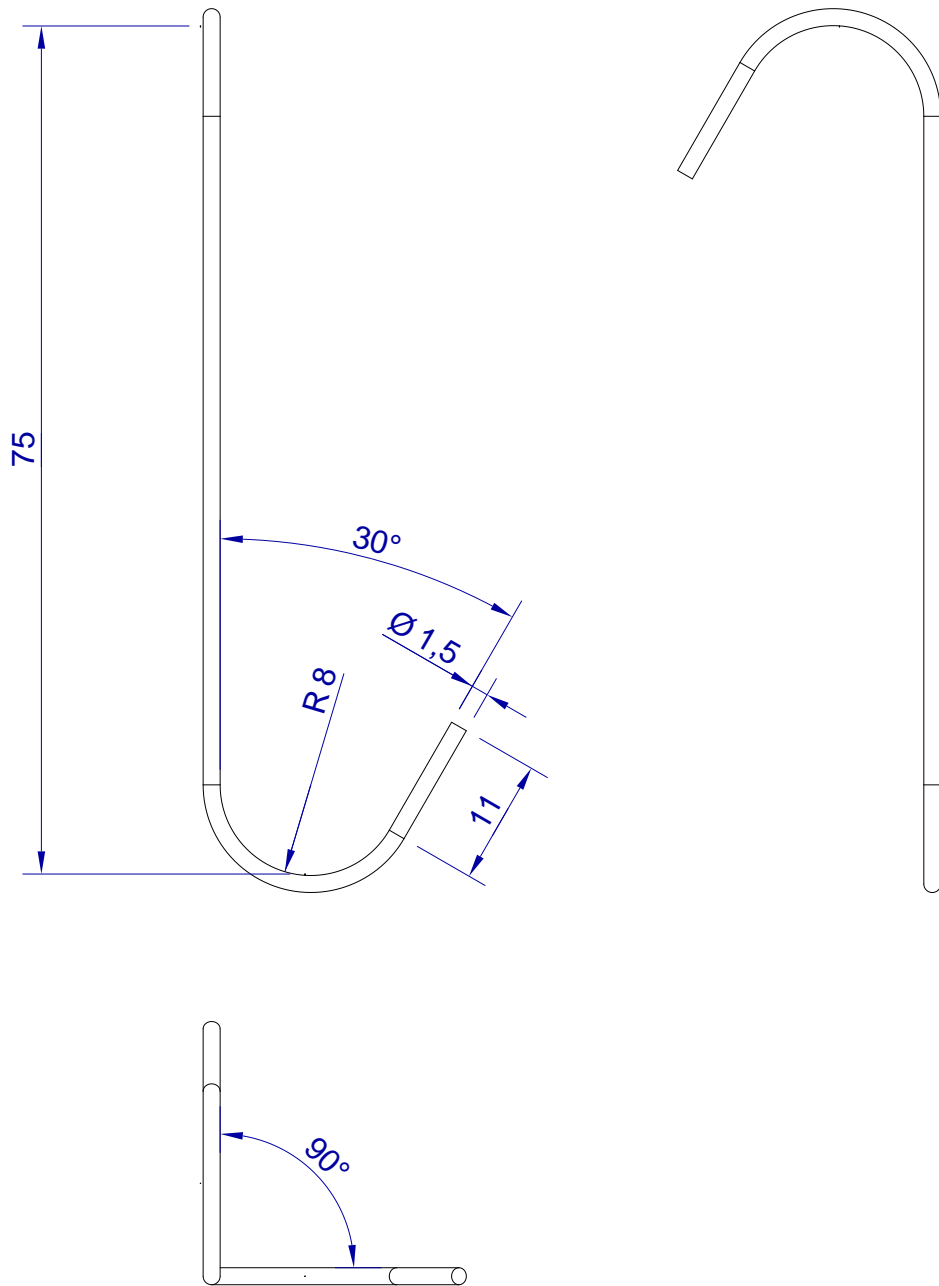

This drawing is HangOn AB property. It can't be reproduced or communicated without our written agreement

hang[®]
On

Product no.
075X1,5 90RX2

Description
Hook, stock item