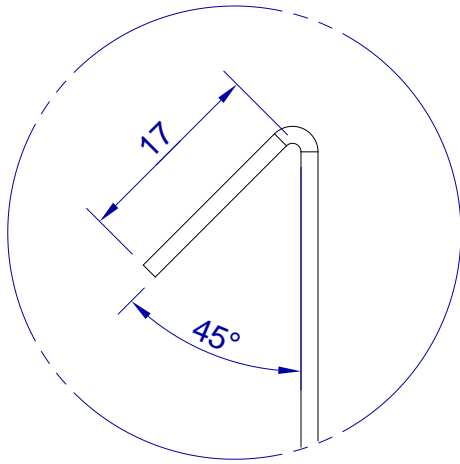

This drawing is HangOn AB property. It can't be reproduced or communicated without our written agreement

hang<sup>®</sup>  
On

Product no.  
500X1,5 90DV  
Description  
Hook