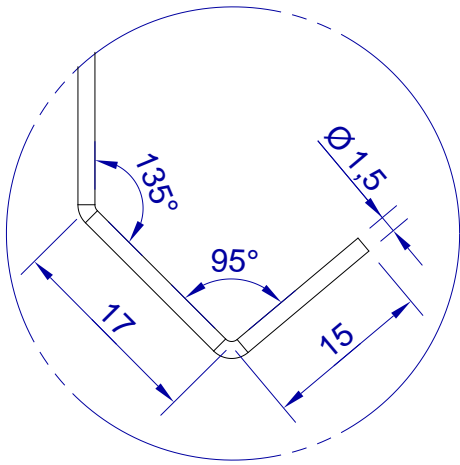

This drawing is HangOn AB property. It can't be reproduced or communicated without our written agreement

hang<sup>®</sup>  
On

Product no.  
500X1,5 90DV  
Description  
Hook