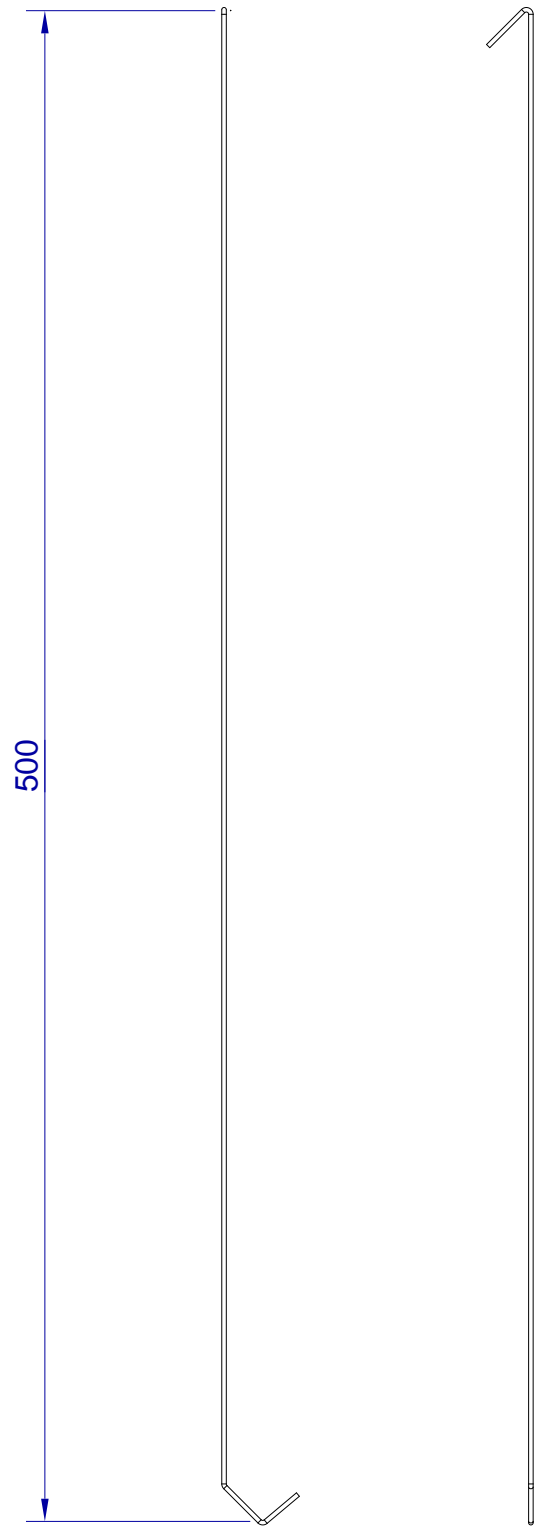

This drawing is HangOn AB property. It can't be reproduced or communicated without our written agreement

hang<sup>®</sup>  
On

Product no.  
500X1,5 90DV  
Description  
Hook