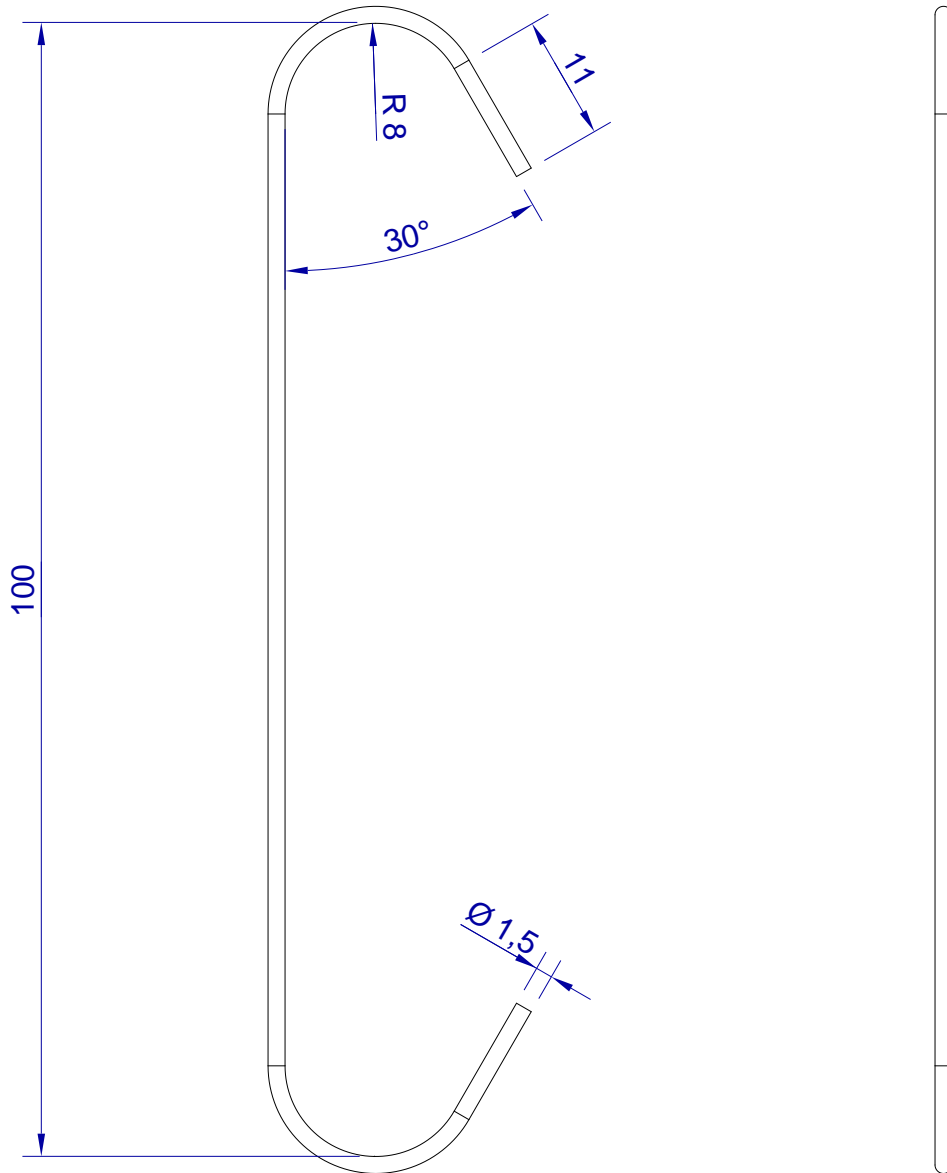

This drawing is HangOn AB property. It can't be reproduced or communicated without our written agreement

hang[®]
On

Product no.
100X1,5 PRX2

Description
Hook, stock item