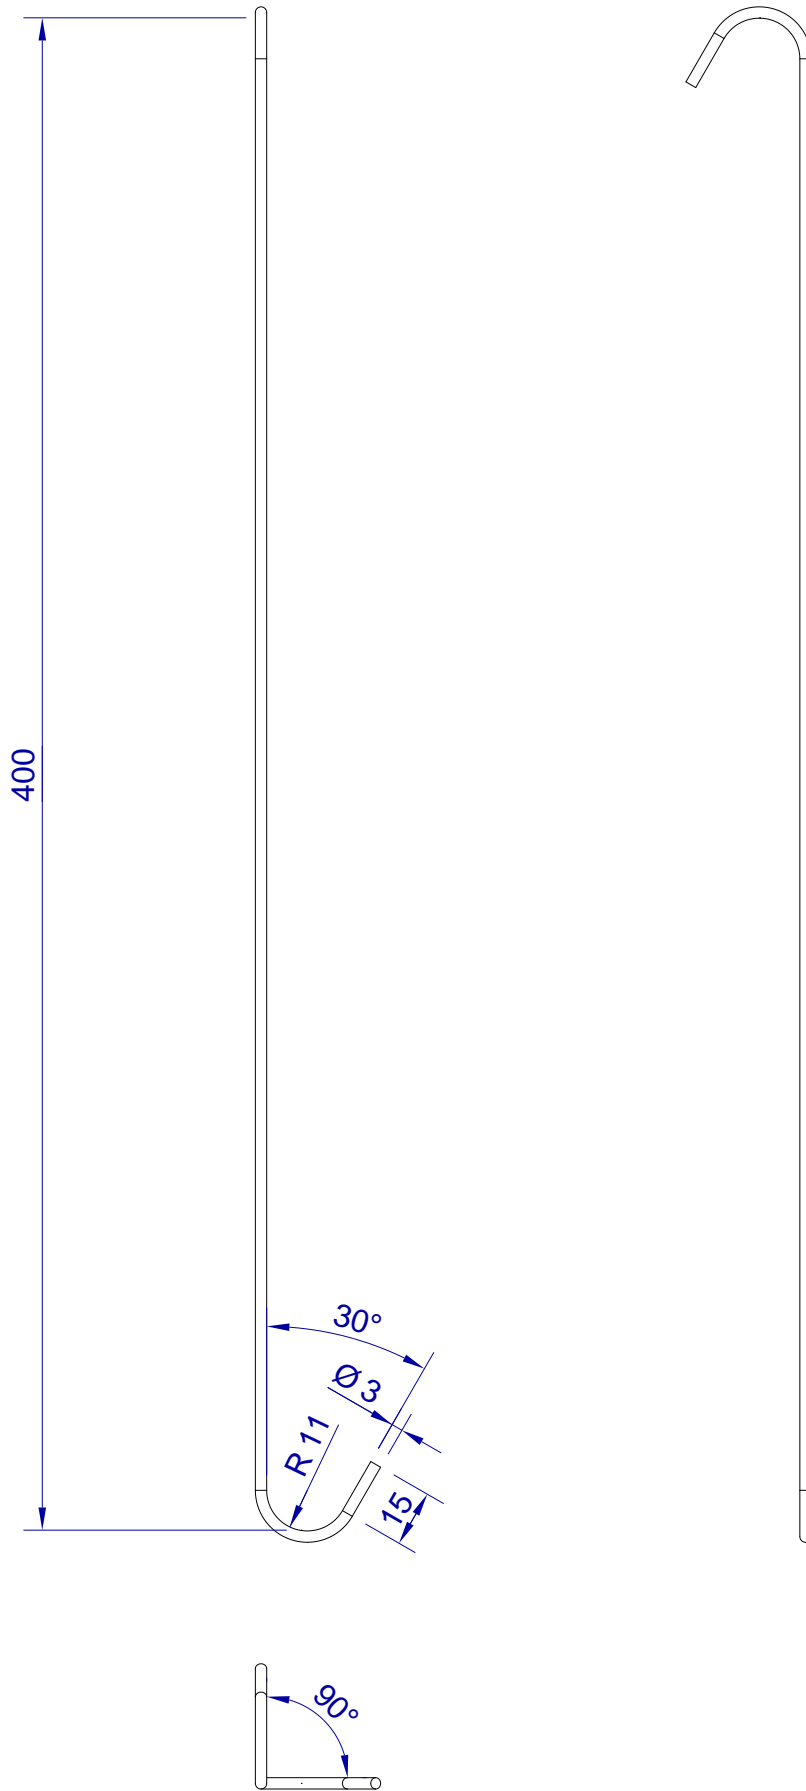

This drawing is HangOn AB property. It can't be reproduced or communicated without our written agreement

hang[®]
On

Product no.
400X3,0 90RX2

Description
Hook, stock item