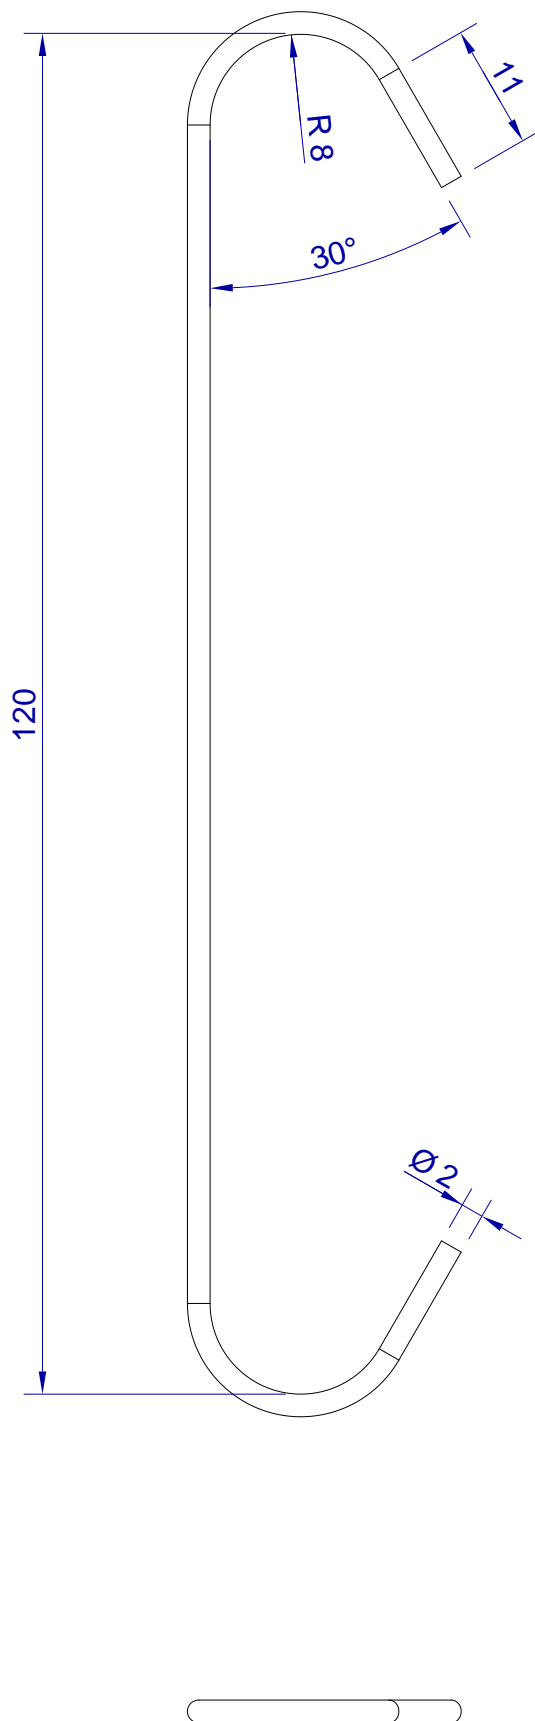

This drawing is HangOn AB property. It can't be reproduced or communicated without our written agreement

hang[®]
On

Product no.
120X2,0 PRX2

Description
Hook, stock item