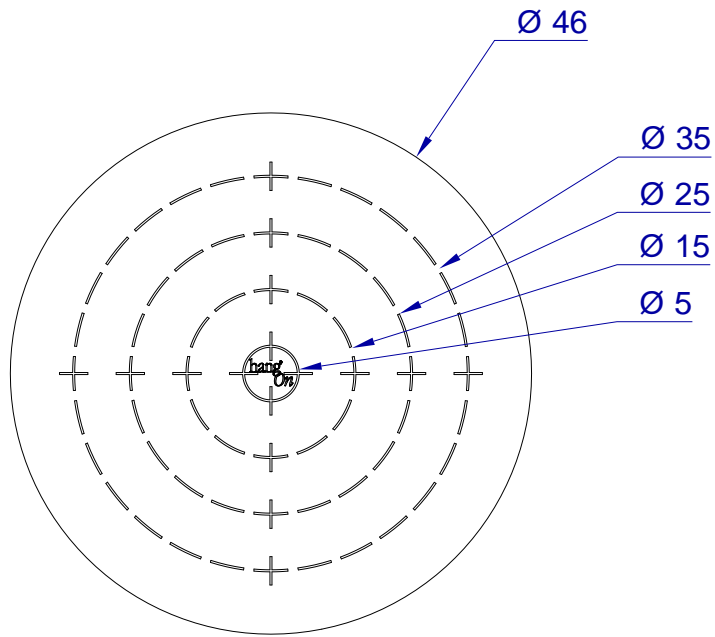

This drawing is HangOn AB property. It can't be reproduced or communicated without our written agreement

Product no.

ERX 046

Description

Disc with target rings and slit back