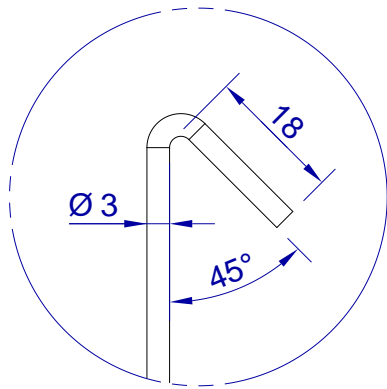

This drawing is HangOn AB property. It can't be reproduced or communicated without our written agreement

hang[®]
On

Product no.
600x3,0 PDV

Description
Hook, stock item