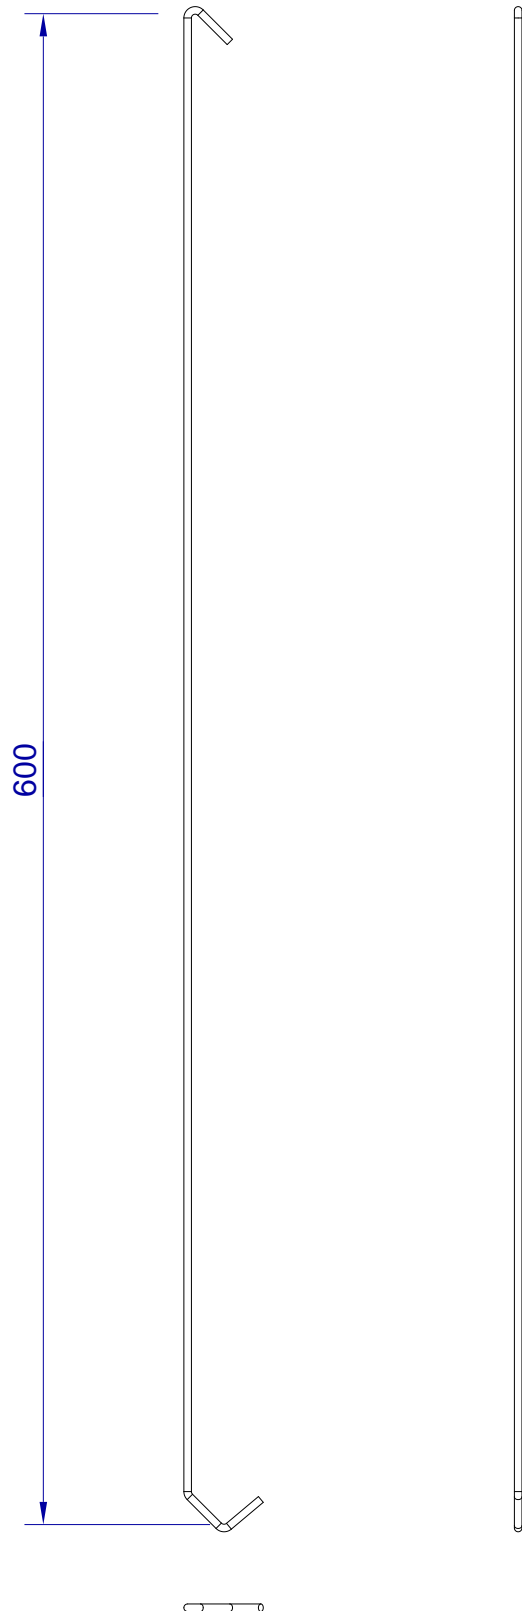

This drawing is HangOn AB property. It can't be reproduced or communicated without our written agreement

hang[®]
On

Product no.
600x3,0 PDV

Description
Hook, stock item