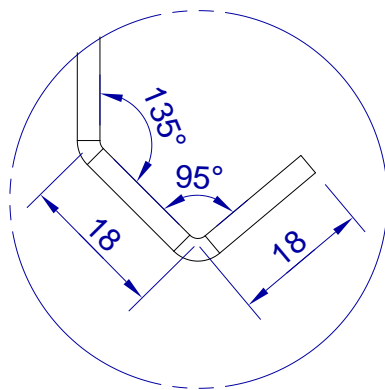

This drawing is HangOn AB property. It can't be reproduced or communicated without our written agreement

hang[®]
On

Product no.
600x3,0 PDV

Description
Hook, stock item