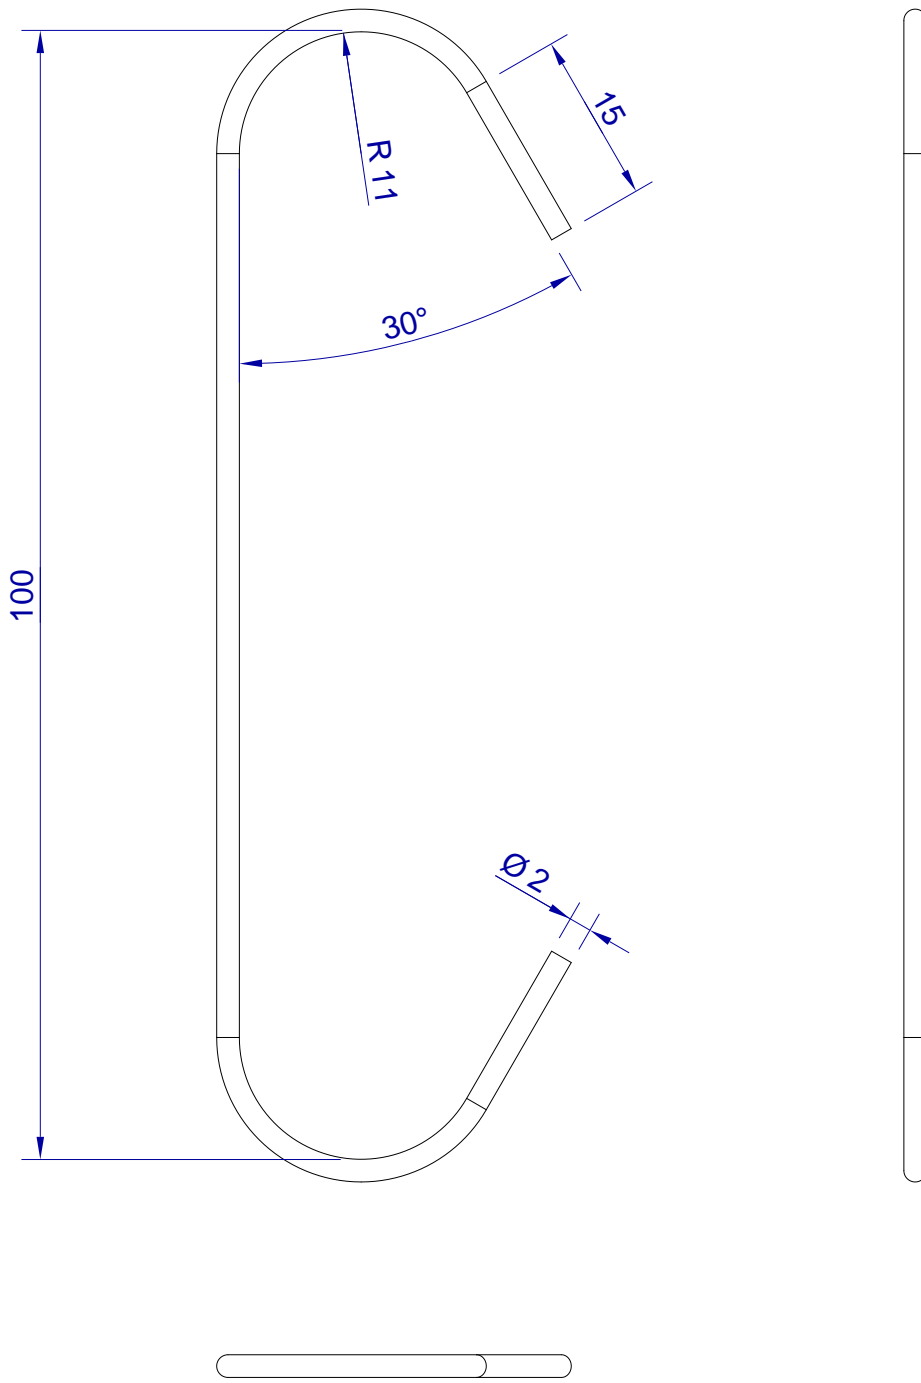

This drawing is HangOn AB property. It can't be reproduced or communicated without our written agreement

hang[®]
On

Product no.
100X2,0 PR11X2
Description
Hook, stock item