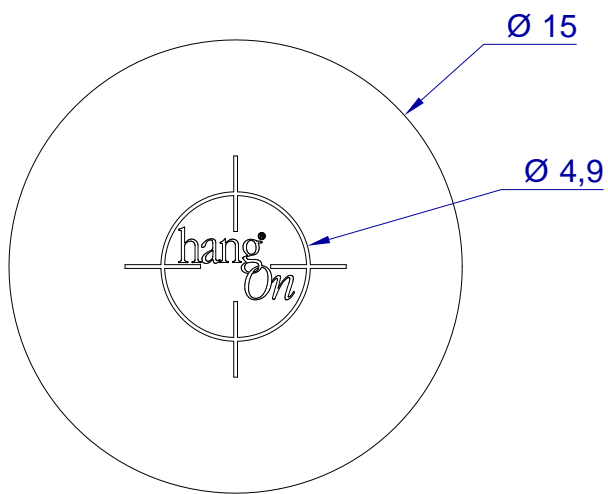

This drawing is HangOn AB property. It can't be reproduced or communicated without our written agreement

Product no.
ERX 015

Description
Disc with target rings and slit back