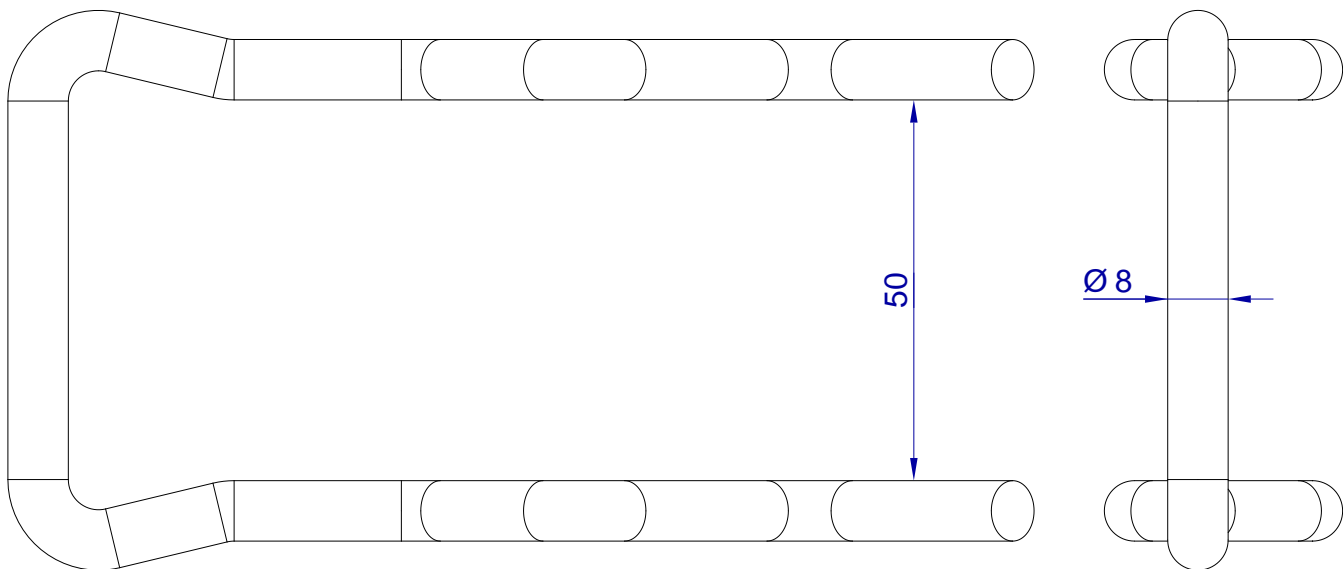

This drawing is HangOn AB property. It can't be reproduced or communicated without our written agreement

hang[®]
On

Product no.

HPY B 50X8,0

Description

C-hook, twist safe