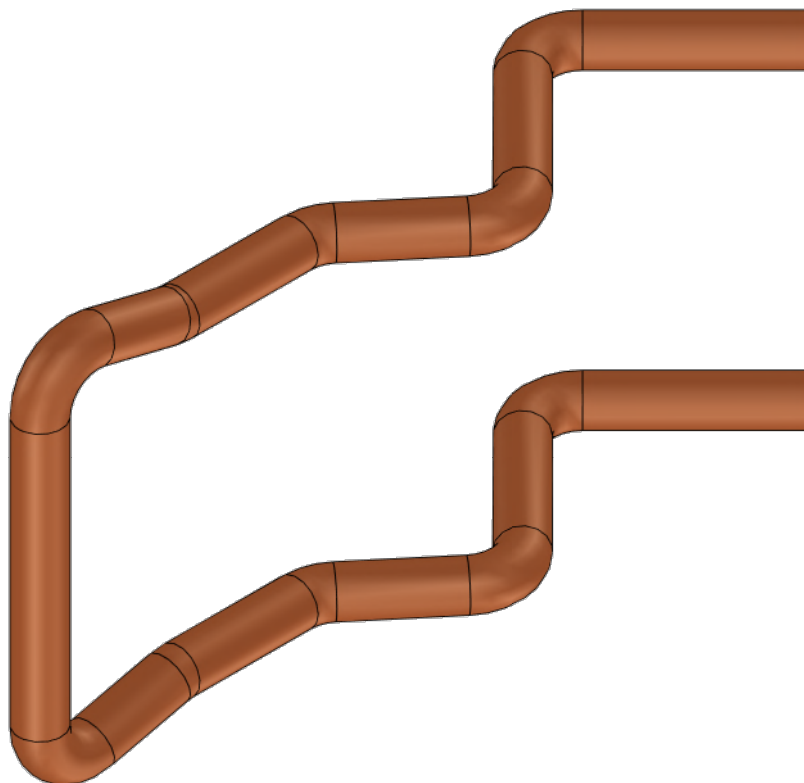

This drawing is HangOn AB property. It can't be reproduced or communicated without our written agreement

hang[®]
On

Product no.

HPY B 50X8,0

Description

C-hook, twist safe