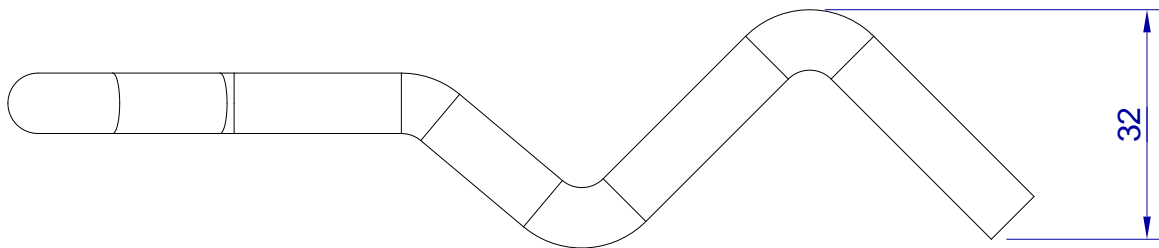

This drawing is HangOn AB property. It can't be reproduced or communicated without our written agreement

hang[®]
On

Product no.

HPY B 50X8,0

Description

C-hook, twist safe