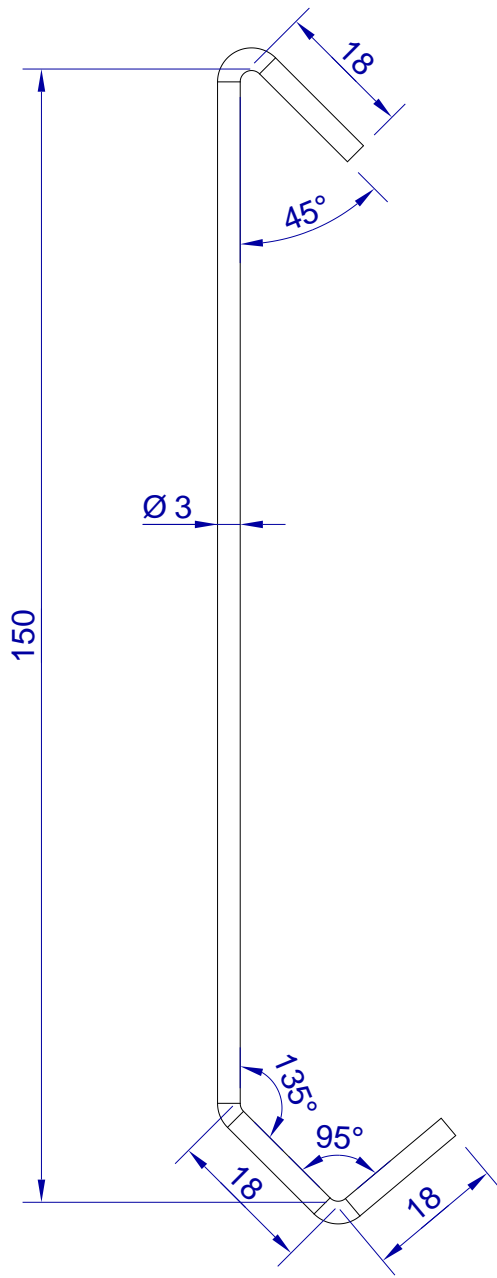

This drawing is HangOn AB property. It can't be reproduced or communicated without our written agreement

hang<sup>®</sup>  
On

Product no.  
150x3,0 PDV

Description  
Hook, stock item