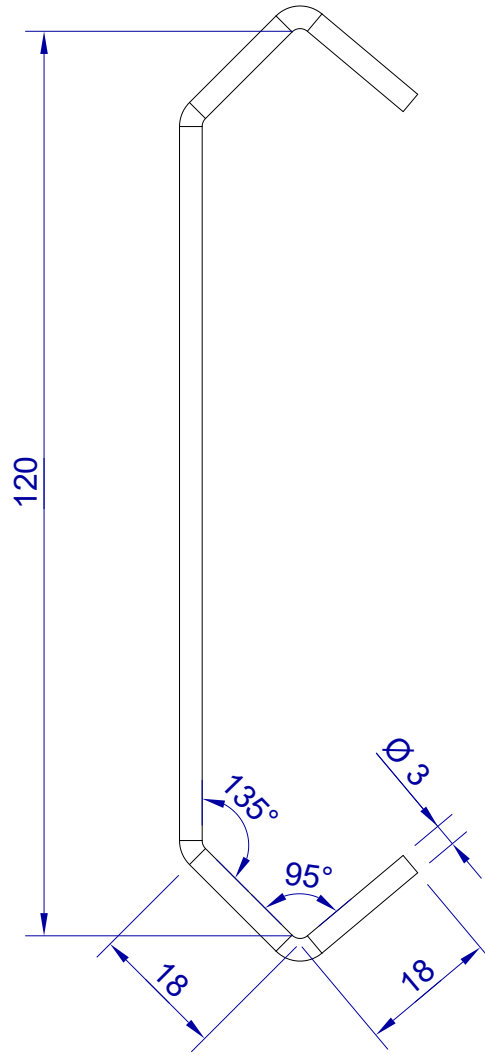

This drawing is HangOn AB property. It can't be reproduced or communicated without our written agreement

hang[®]
On

Product no.
120X3,0 PDVX2
Description
Hook, stock item