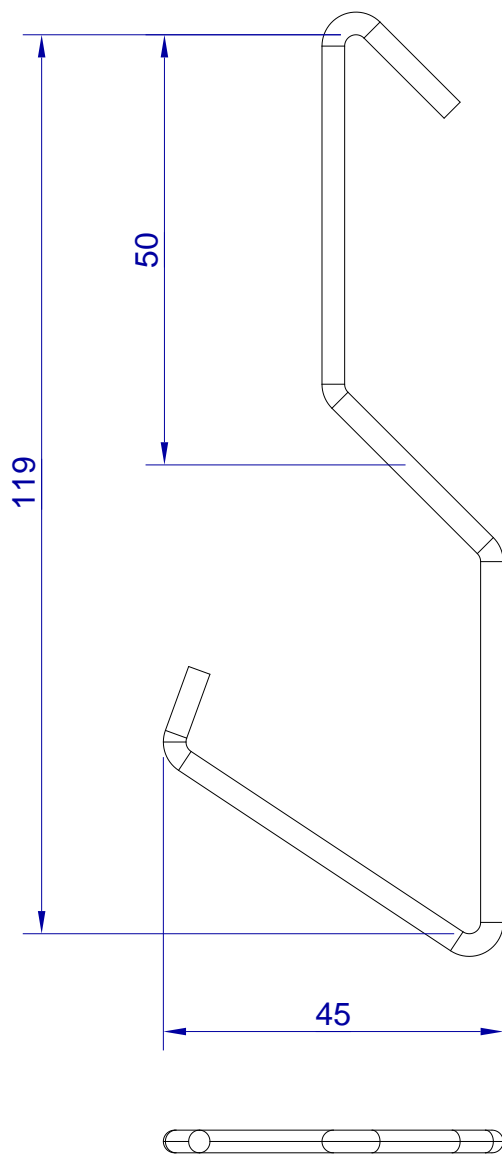

This drawing is HangOn AB property. It can't be reproduced or communicated without our written agreement

hang<sup>®</sup>  
On

Product no.

ROB 50X3,0 D40

Description

Pipe hook type B for pipes Ø40

2026-02-19 15:04