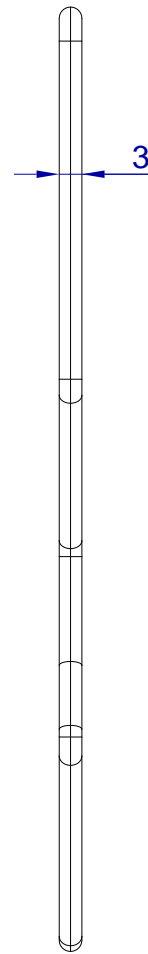

This drawing is HangOn AB property. It can't be reproduced or communicated without our written agreement

hang<sup>®</sup>  
On

Product no.

ROB 50X3,0 D40

Description

Pipe hook type B for pipes Ø40

2026-02-19 15:04