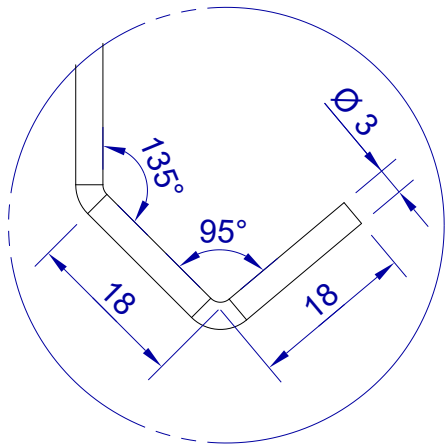

This drawing is HangOn AB property. It can't be reproduced or communicated without our written agreement

hang[®]
On

Product no.
400x3,0 PDVX2

Description
Hook, stock item