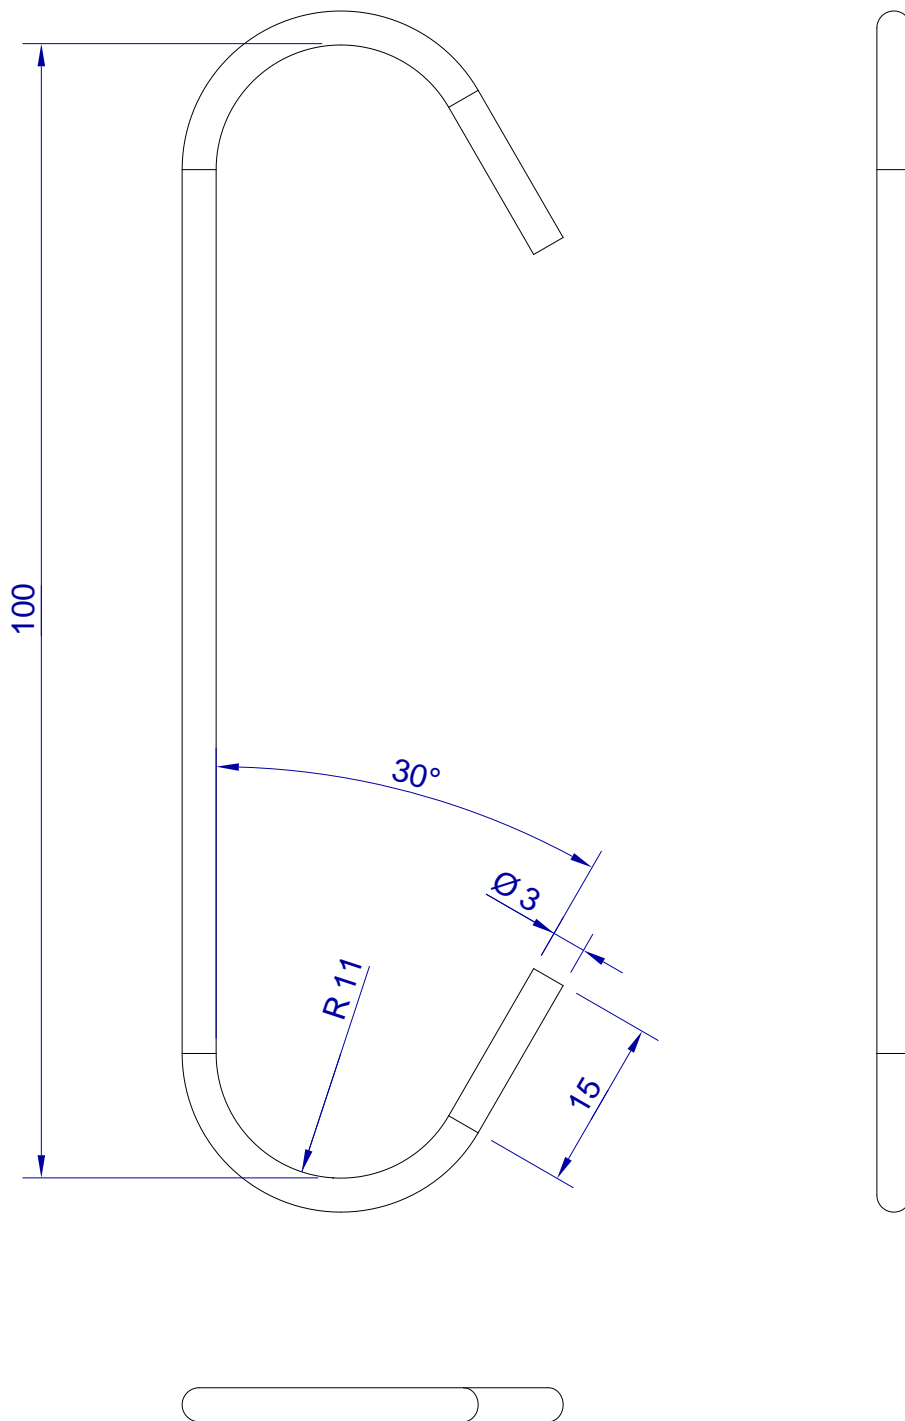

This drawing is HangOn AB property. It can't be reproduced or communicated without our written agreement

hang[®]
On

Product no.

CU100X3,0 PRX2

Description

Copper standard hook, stock item