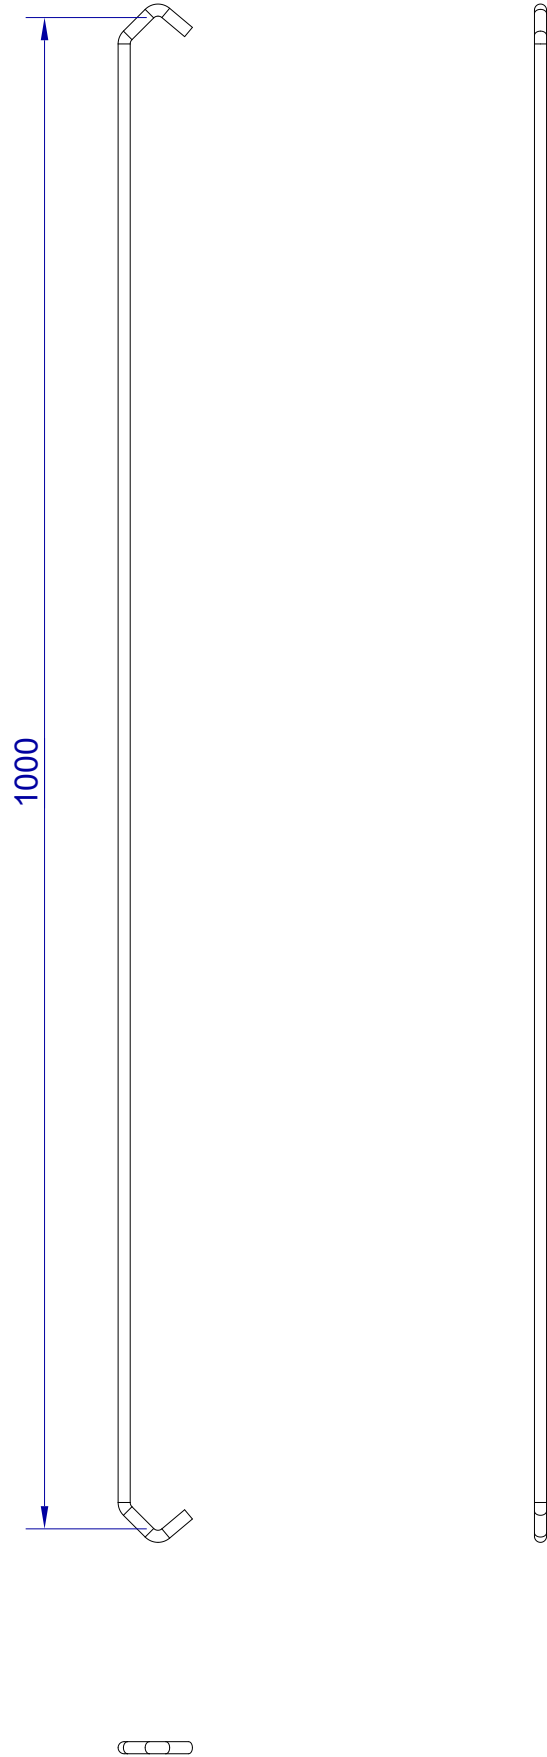

This drawing is HangOn AB property. It can't be reproduced or communicated without our written agreement

hang[®]
On

Product no.
1000X8,0 PDVX2
Description
Hook, stock item