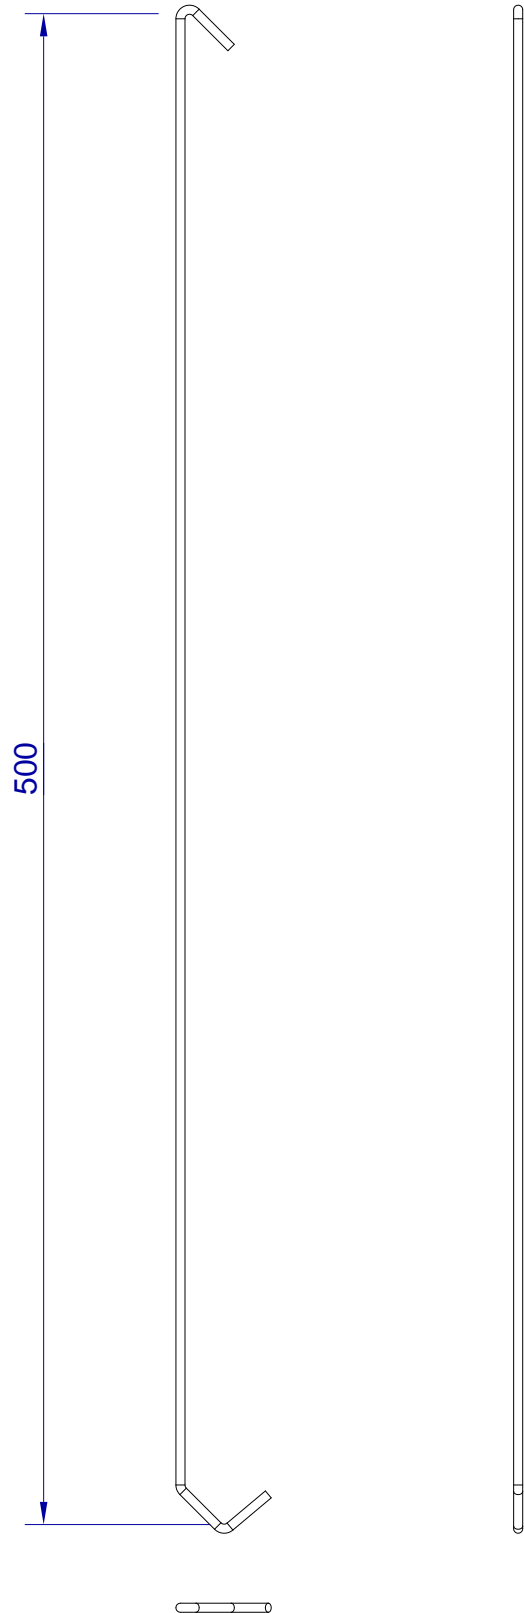

This drawing is HangOn AB property. It can't be reproduced or communicated without our written agreement

hang[®]
On

Product no.
500X3,0 PDV

Description
Hook, stock item