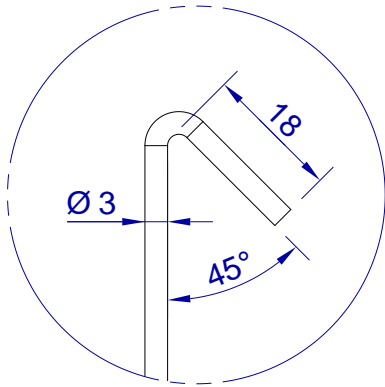

This drawing is HangOn AB property. It can't be reproduced or communicated without our written agreement

hang[®]
On

Product no.
500X3,0 PDV

Description
Hook, stock item