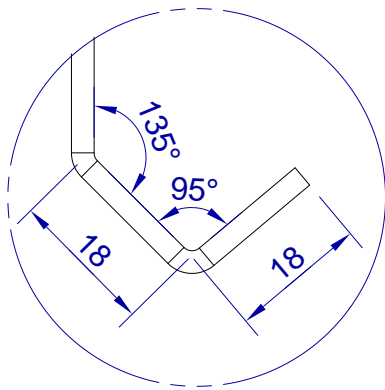

This drawing is HangOn AB property. It can't be reproduced or communicated without our written agreement

hang[®]
On

Product no.
500X3,0 PDV

Description
Hook, stock item