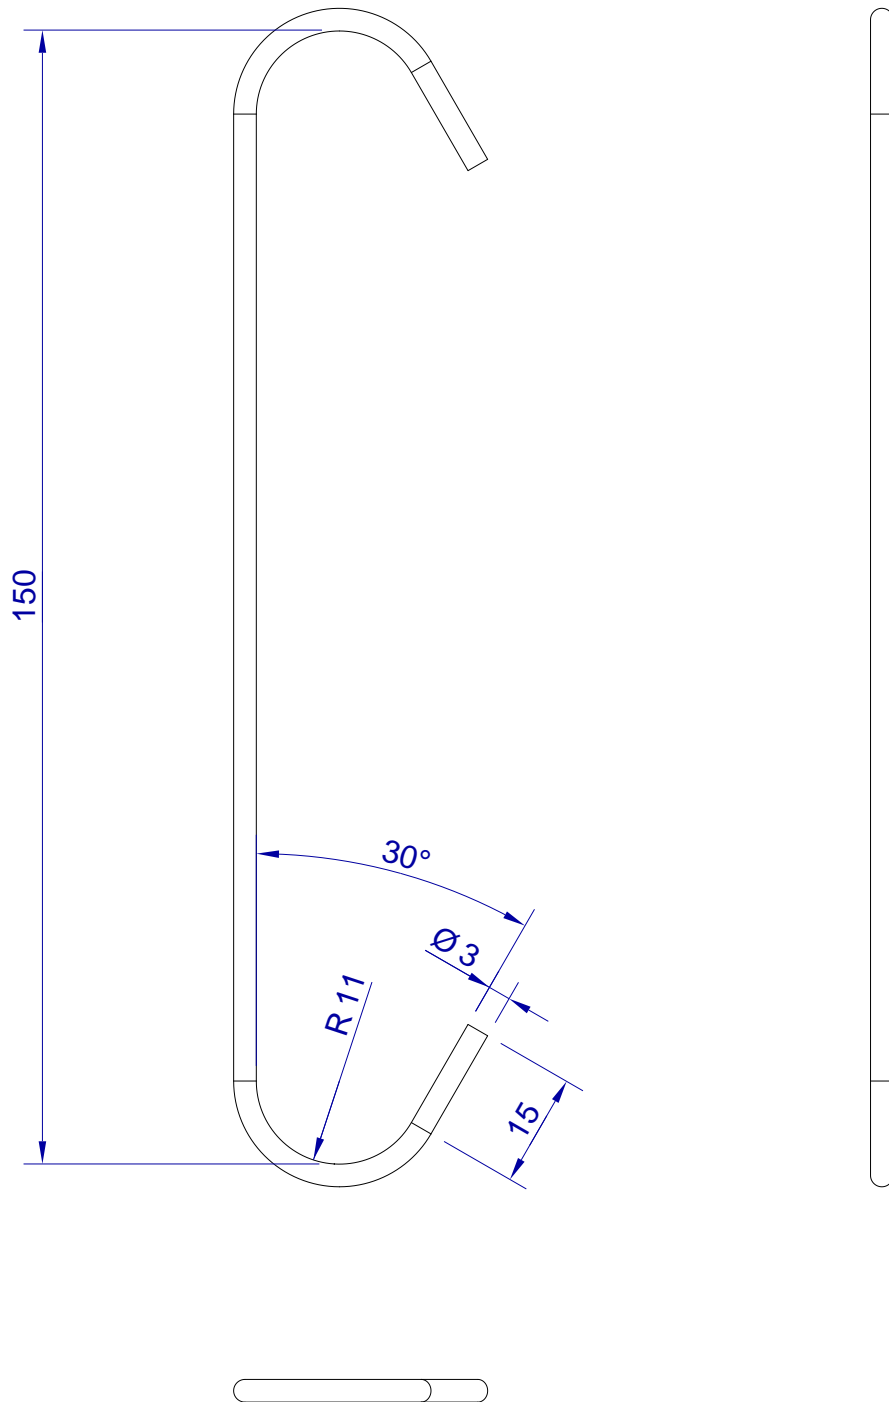

This drawing is HangOn AB property. It can't be reproduced or communicated without our written agreement

hang[®]
On

Product no.

CU150X3,0 PRX2

Description

Copper standard hook, stock item