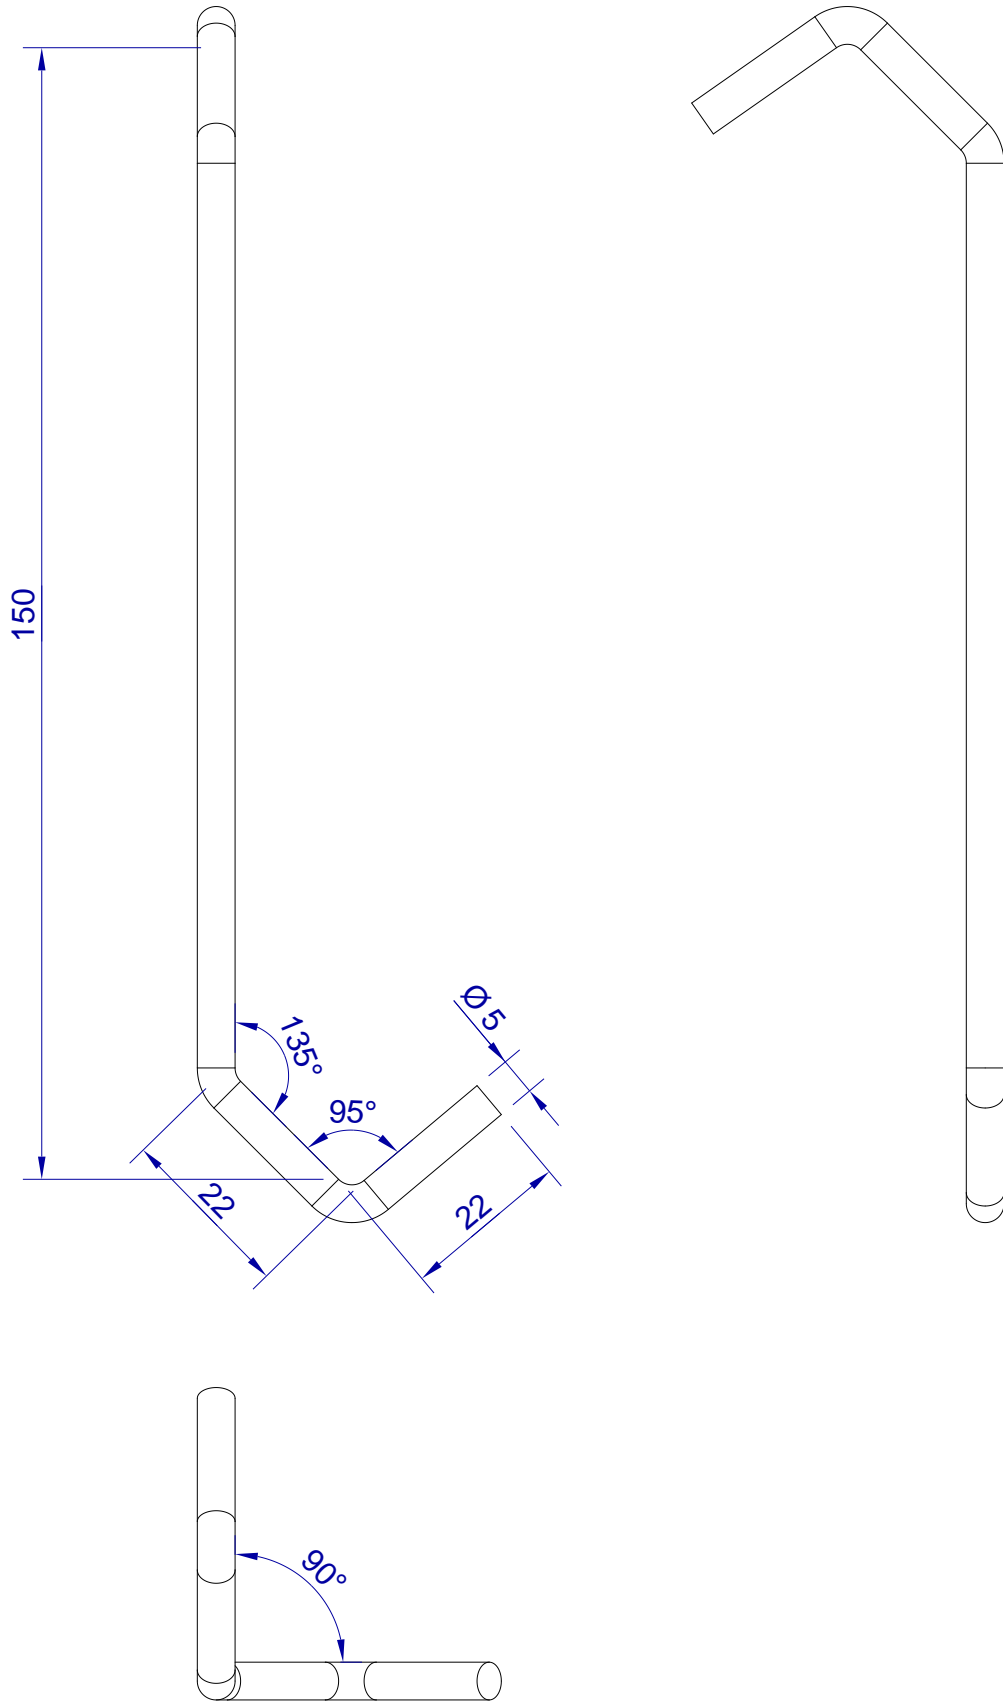

This drawing is HangOn AB property. It can't be reproduced or communicated without our written agreement

hang[®]
On

Product no.
150X5,0 90DVX2
Description
Hook, stock item