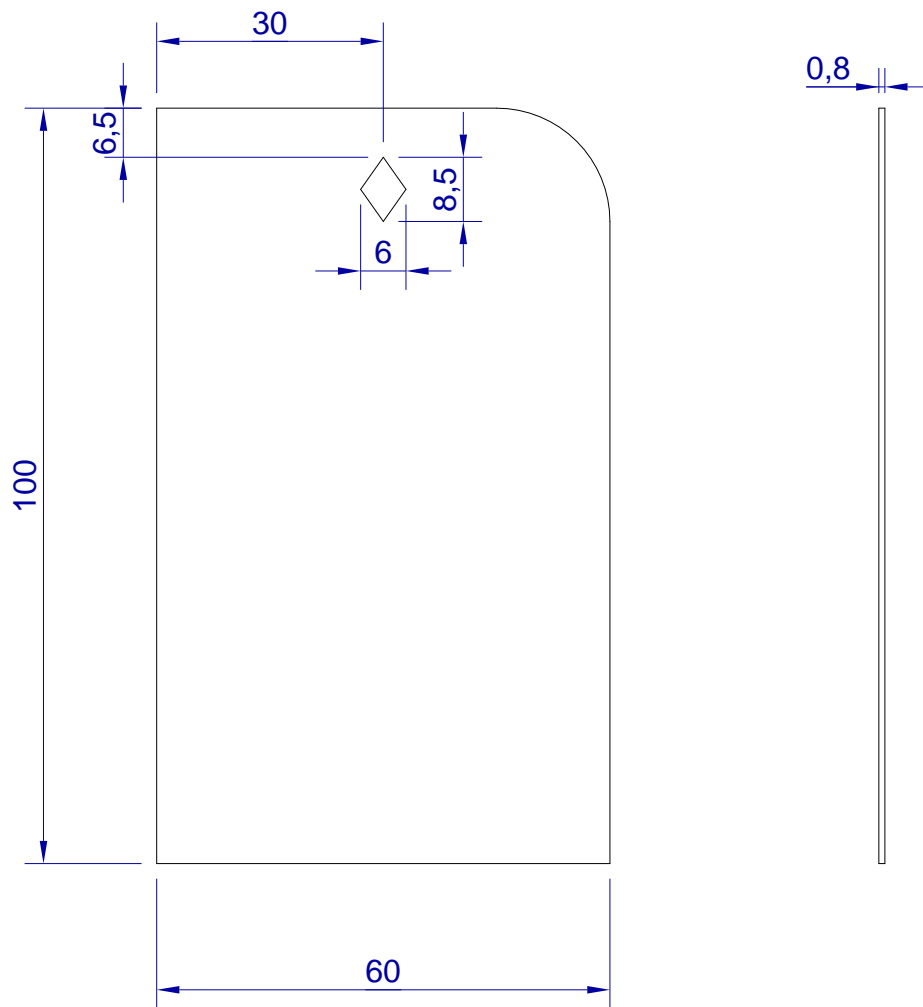

This drawing is HangOn AB property. It can't be reproduced or communicated without our written agreement

hang<sup>®</sup>  
On

Product no.  
PPA 60X100

Description  
Single test panel aluminium