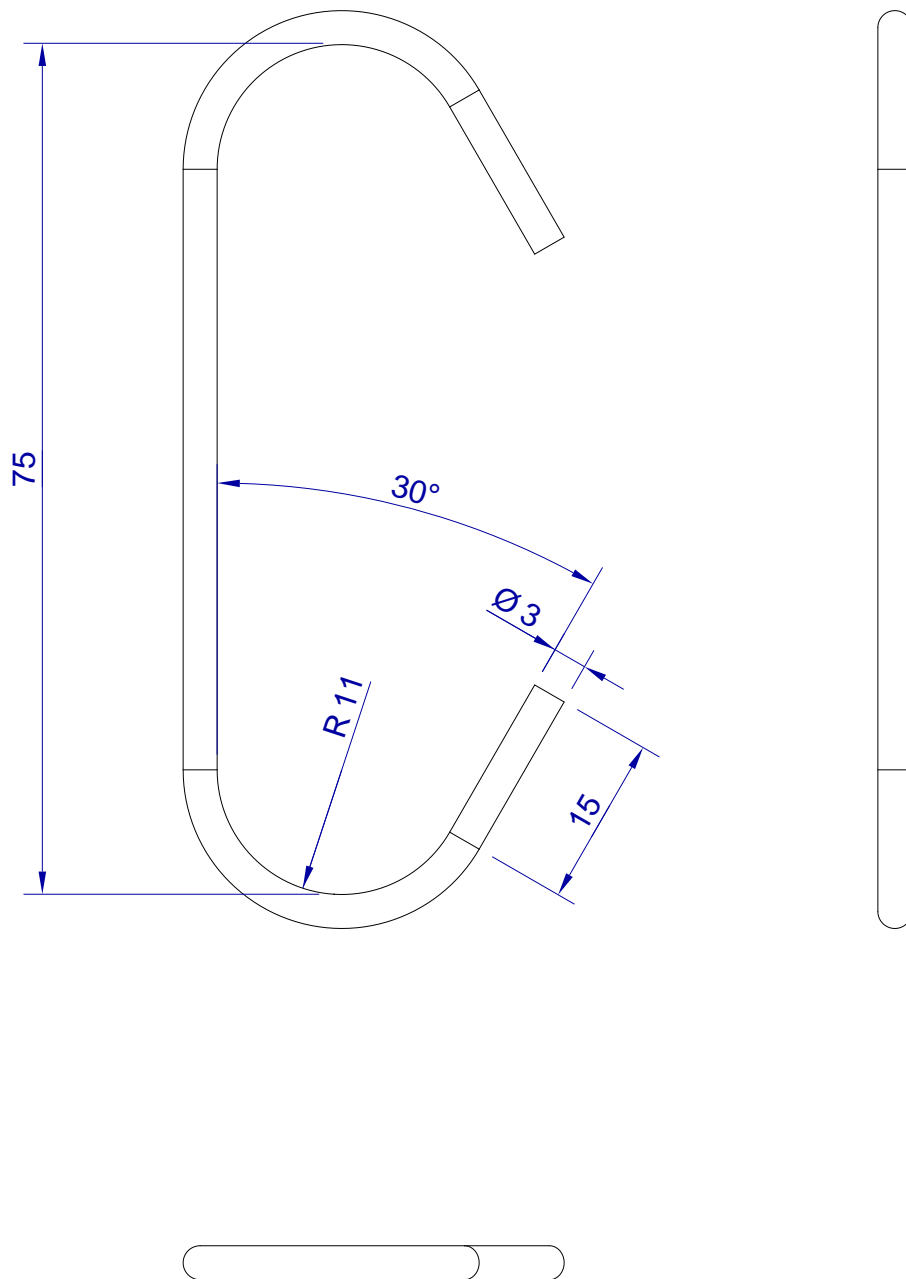

This drawing is HangOn AB property. It can't be reproduced or communicated without our written agreement

hang[®]
On

Product no.

CU075X3,0 PRX2

Description

Copper standard hook, stock item