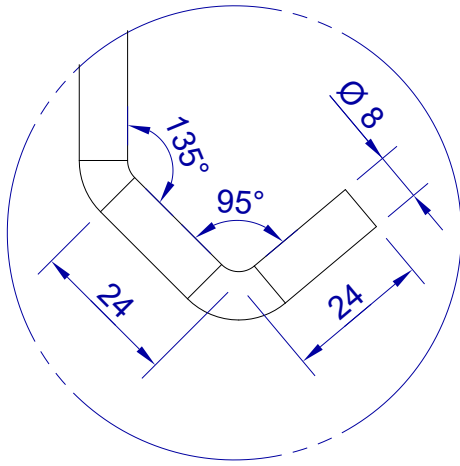

This drawing is HangOn AB property. It can't be reproduced or communicated without our written agreement

hang[®]
On

Product no.
600X8,0 PDVX2
Description
Hook, stock item