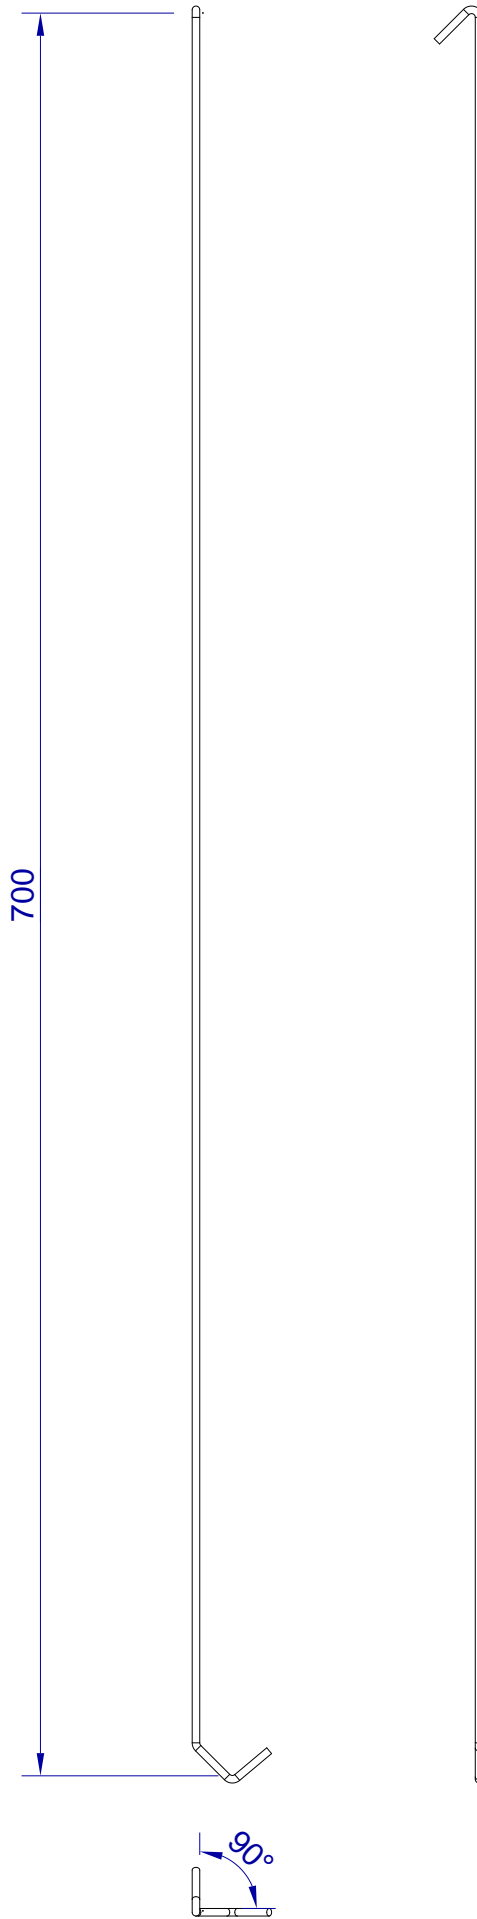

This drawing is HangOn AB property. It can't be reproduced or communicated without our written agreement

hang[®]
On

Product no.
700X3,0 90DV
Description
Hook