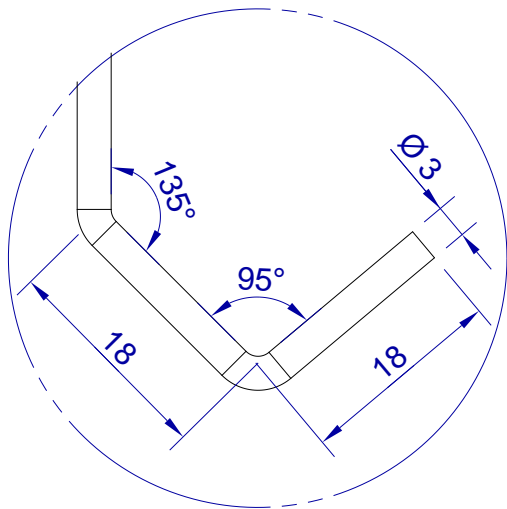

This drawing is HangOn AB property. It can't be reproduced or communicated without our written agreement

hang[®]
On

Product no.
700X3,0 90DV
Description
Hook