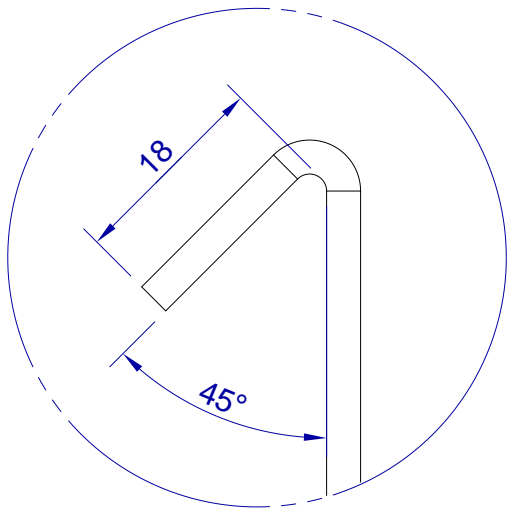

This drawing is HangOn AB property. It can't be reproduced or communicated without our written agreement

hang[®]
On

Product no.
700X3,0 90DV
Description
Hook