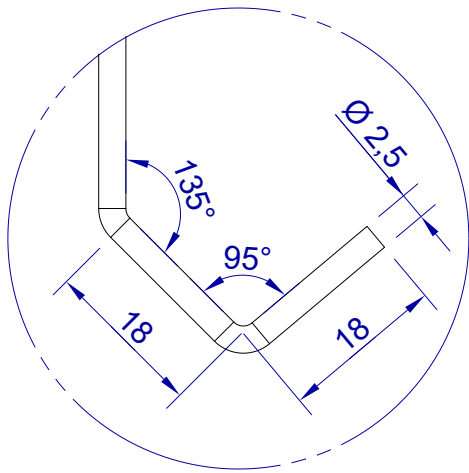

This drawing is HangOn AB property. It can't be reproduced or communicated without our written agreement

hang<sup>®</sup>  
On

Product no.  
500X2,5 PDVX2  
Description  
Hook, stock item